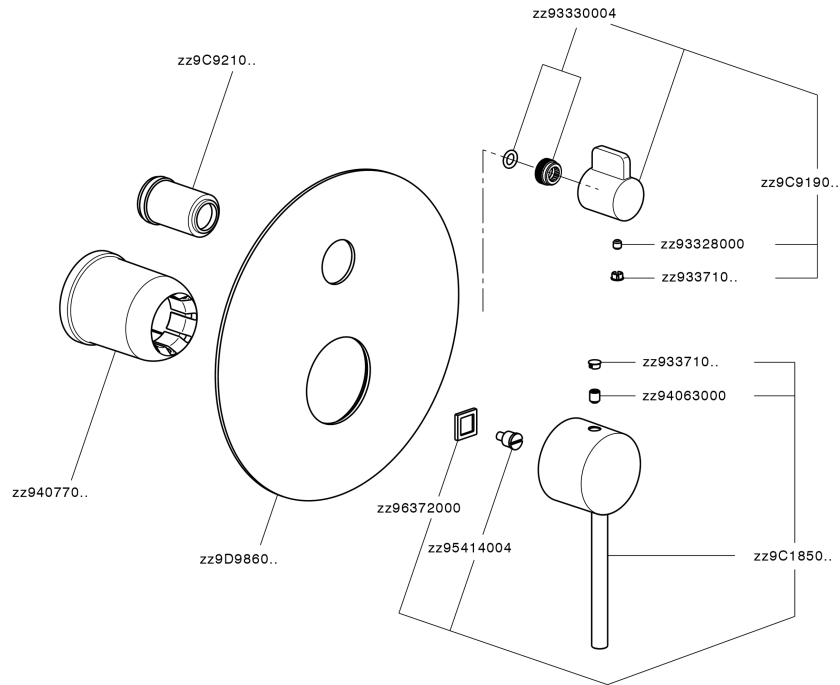

Exposed part for concealed 2-outlet mixer NUOVA KIRUNA_K2002300

K2002300

<https://en.huberitalia.com/exposed-part-for-concealed-2-outlet-mixer-nuova-kiruna-k2002300>

Concealed single lever bath-shower mixer Easy-Box CONCEALED_ZB000230

ZB000230 <https://en.huberitalia.com/concealed-single-lever-bath-shower-mixer-easy-box-concealed-zb000230>

2024-11-22