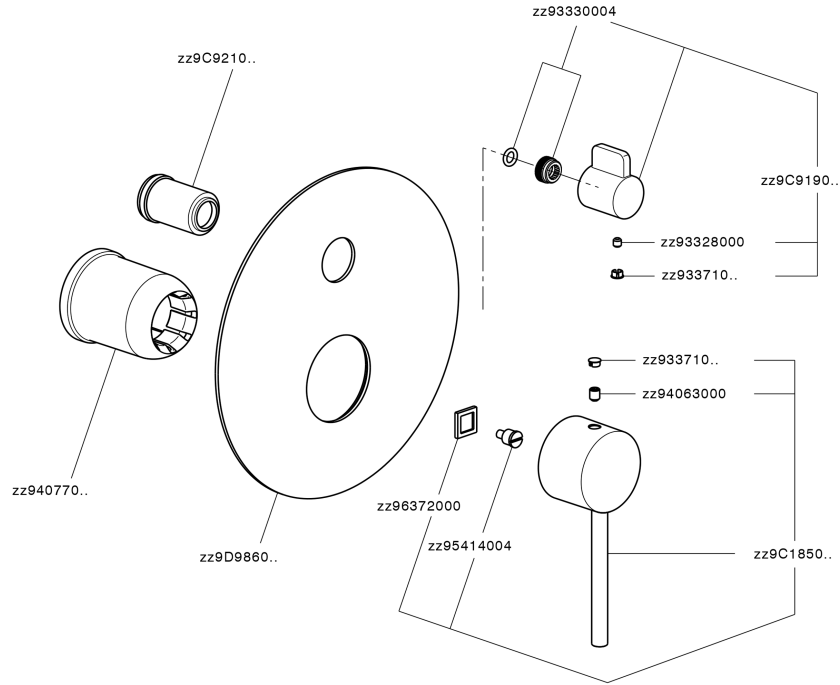

## Exposed part for concealed 2-outlet mixer NUOVA KIRUNA\_K2002300

K2002300

<https://en.huberitalia.com/exposed-part-for-concealed-2-outlet-mixer-nuova-kiruna-k2002300>

Concealed single lever bath-shower mixer Easy-Box CONCEALED\_ZB000230

ZB000230 <https://en.huberitalia.com/concealed-single-lever-bath-shower-mixer-easy-box-concealed-zb000230>

2024-11-14