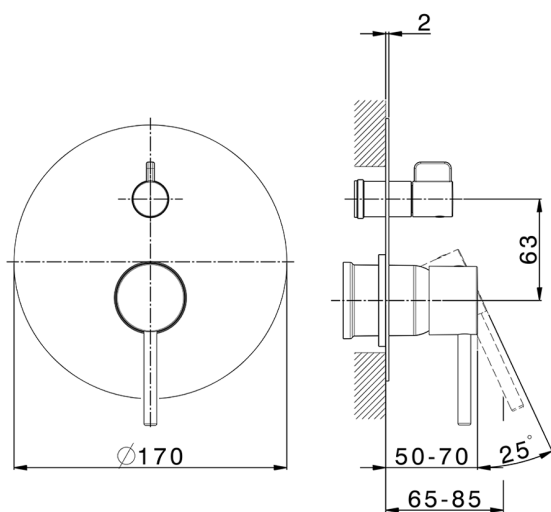

Exposed part for concealed 2-outlet mixer NUOVA KIRUNA_K2002300

MODEL **K2002300**

Exposed part for concealed 2-outlet mixer, 2-Way rotating diverter, without concealed part, for item Easy-Box ZB000230

AVAILABLE FINISHINGS

-  **21** 21 Chrome
-  **26** 26 Old Copper
-  **2F** 2F Brushed Nickel
-  **2W** 2W Brushed Gold
-  **40** 40 Matt Black
-  **4Q** 4Q Matt White

CHARACTERISTICS

Installation **Concealed**
 Required concealed parts **ZB000230**

MODEL **ZB000230**

Concealed single lever bath-shower mixer Easy-Box, 2-Way rotating diverter, without trim kit, with protection guard box

AVAILABLE FINISHINGS

CHARACTERISTICS

Concealed **1**
 Cartridge Spare Parts **ZZ92909000**
35 mm Cartridge

Piastra/Plate/Plaque/Platte/Placa

2-3mm: XX 65-85

10mm: XX 60-80

2024-11-14