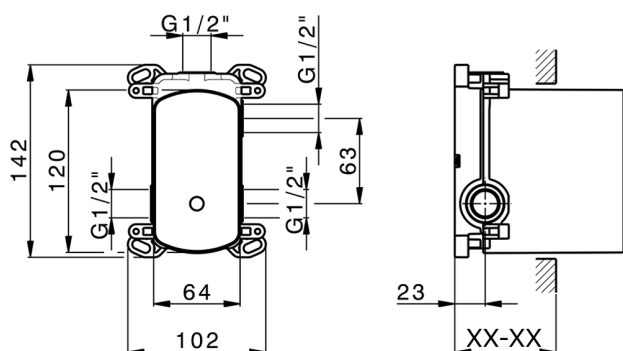

MODEL **ZB000230**

Concealed single lever bath-shower mixer Easy-Box, 2-Way rotating diverter, without trim kit, with protection guard box

AVAILABLE FINISHINGS

CHARACTERISTICS

Concealed **1**
 Cartridge Spare Parts **ZZ92909000**
35 mm Cartridge

Piastra/Plate/Plaque/Platte/Placa

2-3mm: XX 65-85

10mm: XX 60-80

2024-11-14