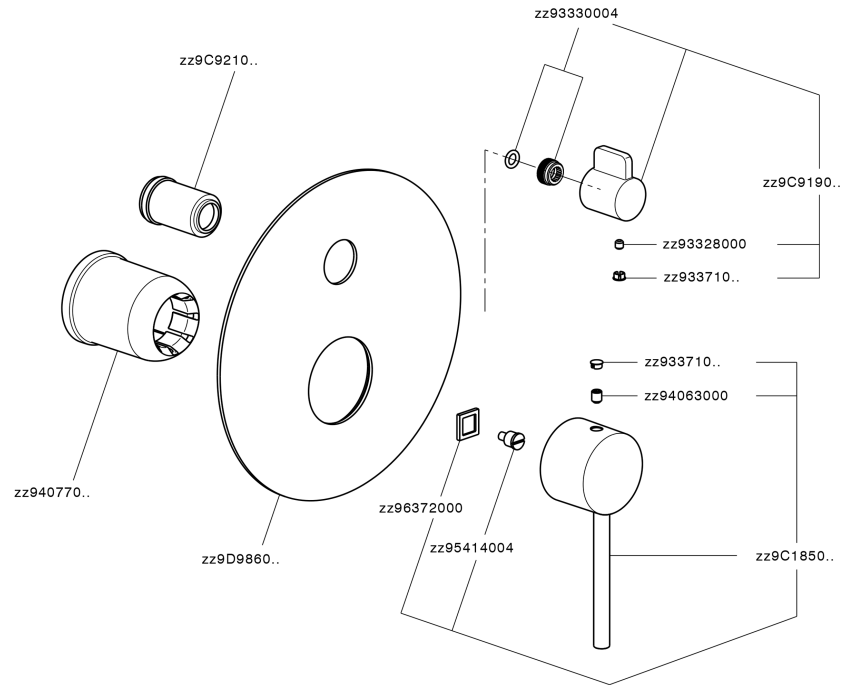

Exposed part for concealed 2-outlet mixer NUOVA KIRUNA_K2002300

MODEL **K2002300**

Exposed part for concealed 2-outlet mixer, 2-Way rotating diverter, without concealed part, for item Easy-Box ZB000230

AVAILABLE FINISHINGS

Exposed part for concealed 2-outlet mixer NUOVA KIRUNA_K2002300

K2002300

<https://en.huberitalia.com/exposed-part-for-concealed-2-outlet-mixer-nuova-kiruna-k2002300>

Concealed single lever bath-shower mixer Easy-Box CONCEALED_ZB000230

MODEL **ZB000230**

Concealed single lever bath-shower mixer Easy-Box, 2-Way rotating diverter, without trim kit, with protection guard box

AVAILABLE FINISHINGS

CHARACTERISTICS

Concealed **1**
 Cartridge Spare Parts **ZZ92909000**
35 mm Cartridge

Piastra/Plate/Plaque/Platte/Placa

2-3mm: XX 65-85

10mm: XX 60-80

2024-11-14