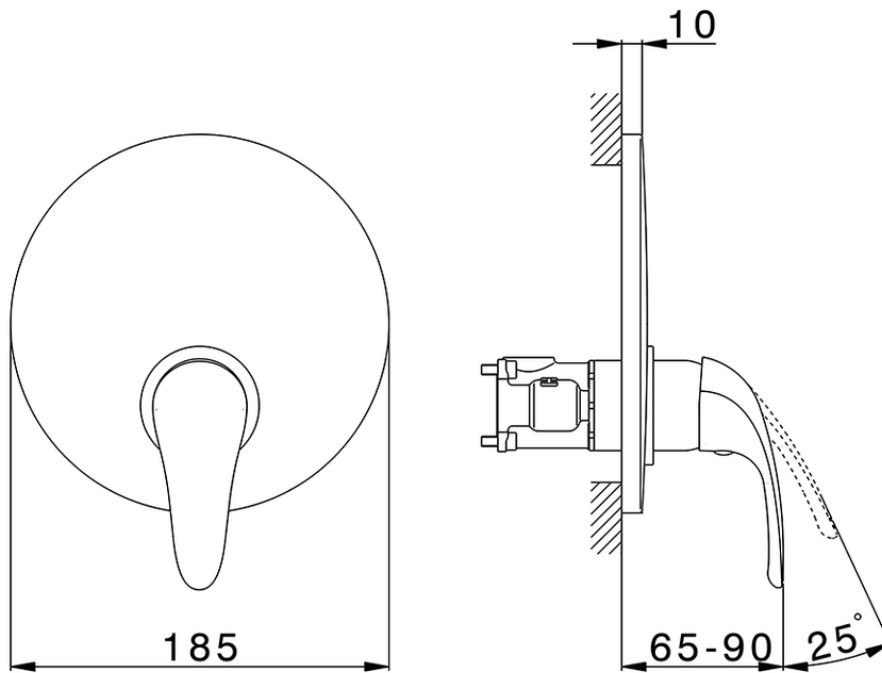

Exposed part for Single Lever One Box Valve NORMA_NM0BM010

NM0BM010

<https://en.huberitalia.com/exposed-part-for-single-lever-one-box-valve-norma-nm0bm010>

ZB00B031

<https://en.huberitalia.com/one-box-universal-concealed-part-one-box-zb00b031>