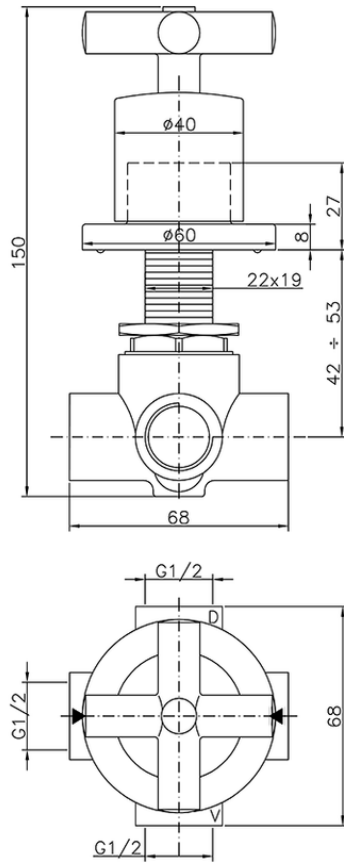

Concealed 2-outlet diverter SUITE_653.ST01H.

653.ST01H.

<https://en.huberitalia.com/concealed-2-outlet-diverter-suite-653-st01h>

2024-11-15