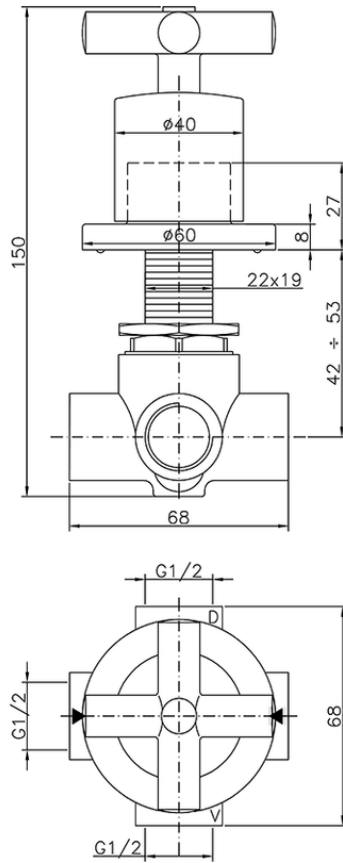

Concealed 2-outlet diverter SUITE_653.ST01H.

653.ST01H.

<https://en.huberitalia.com/concealed-2-outlet-diverter-suite-653-st01h>

2024-11-15