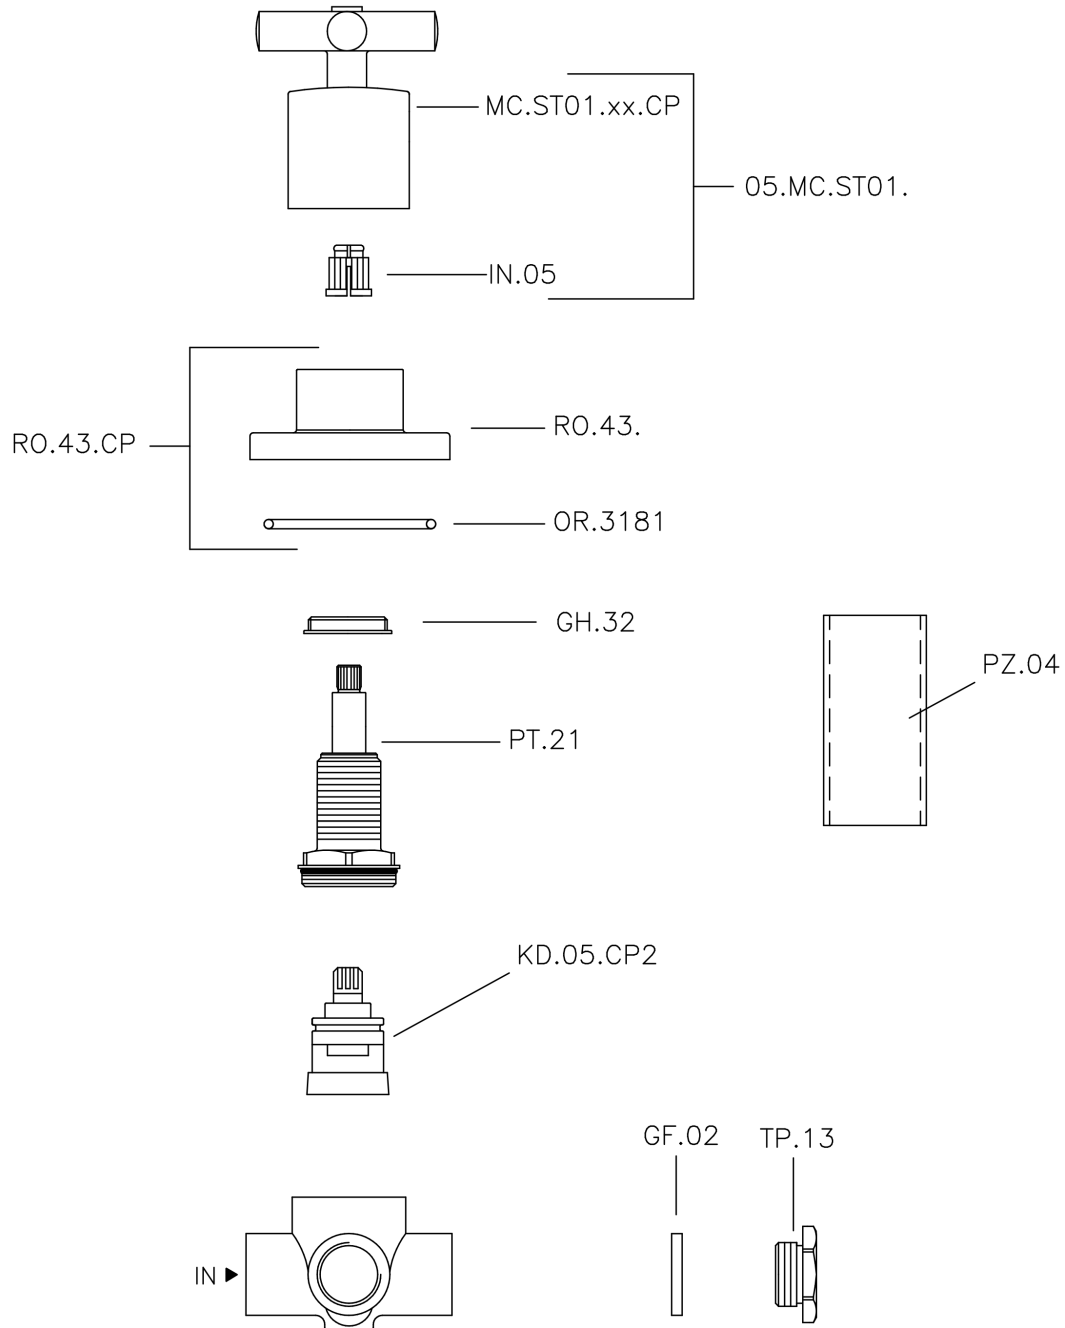

Concealed 2-outlet diverter SUITE_653.ST01H.

653.ST01H.

<https://en.huberitalia.com/concealed-2-outlet-diverter-suite-653-st01h>

2024-11-15