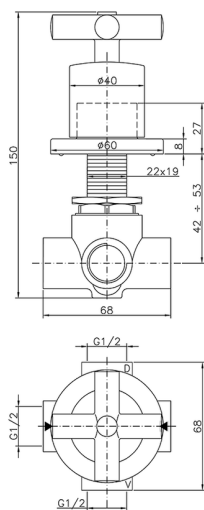

CHARACTERISTICS

Installation **Concealed**