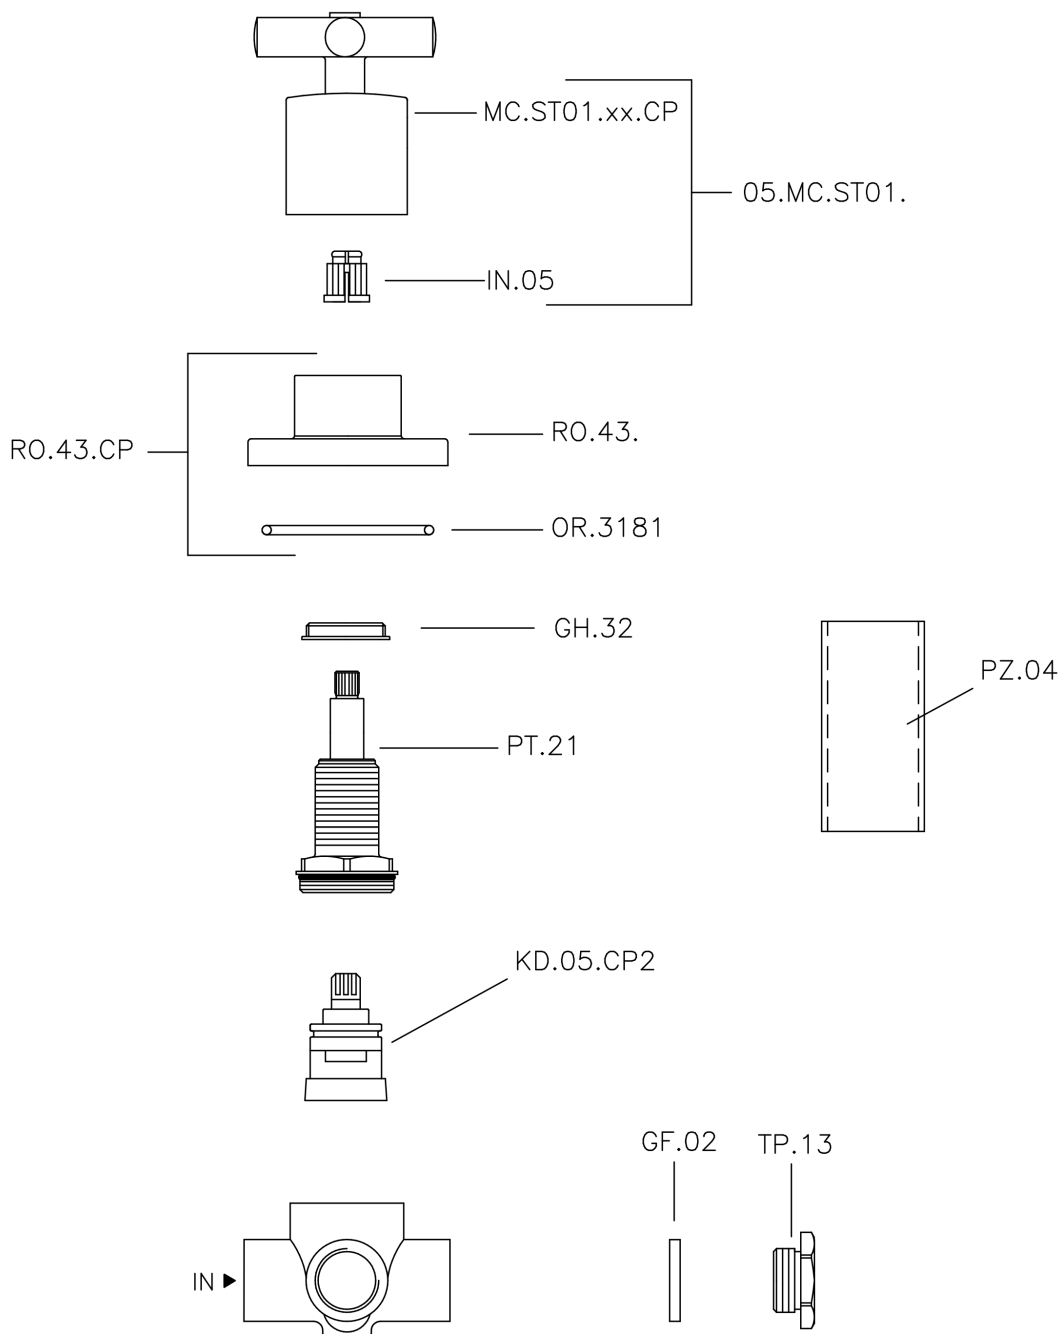

Concealed 2-outlet diverter SUITE_653.ST01H.

653.ST01H.

<https://en.huberitalia.com/concealed-2-outlet-diverter-suite-653-st01h>

2024-11-15