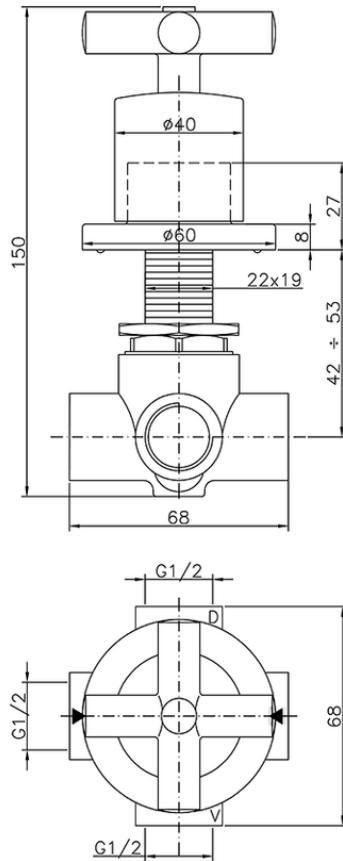

Concealed 2-outlet diverter SUITE_653.ST01H.

653.ST01H.

<https://en.huberitalia.com/concealed-2-outlet-diverter-suite-653-st01h>

2024-11-15