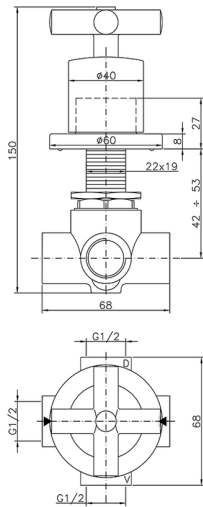

Concealed 2-outlet diverter SUITE_653.ST01H.

MODEL **653.ST01H.**

Concealed 2-outlet diverter, 1/2" F outlet

AVAILABLE FINISHINGS

CR CR Chrome

NO NO Matt Black

2W 2W Brushed Gold

NB NB Brushed Nickel

CHARACTERISTICS

Installation

Concealed

Concealed 2-outlet diverter SUITE_653.ST01H.

653.ST01H.

<https://en.huberitalia.com/concealed-2-outlet-diverter-suite-653-st01h>

2024-11-15