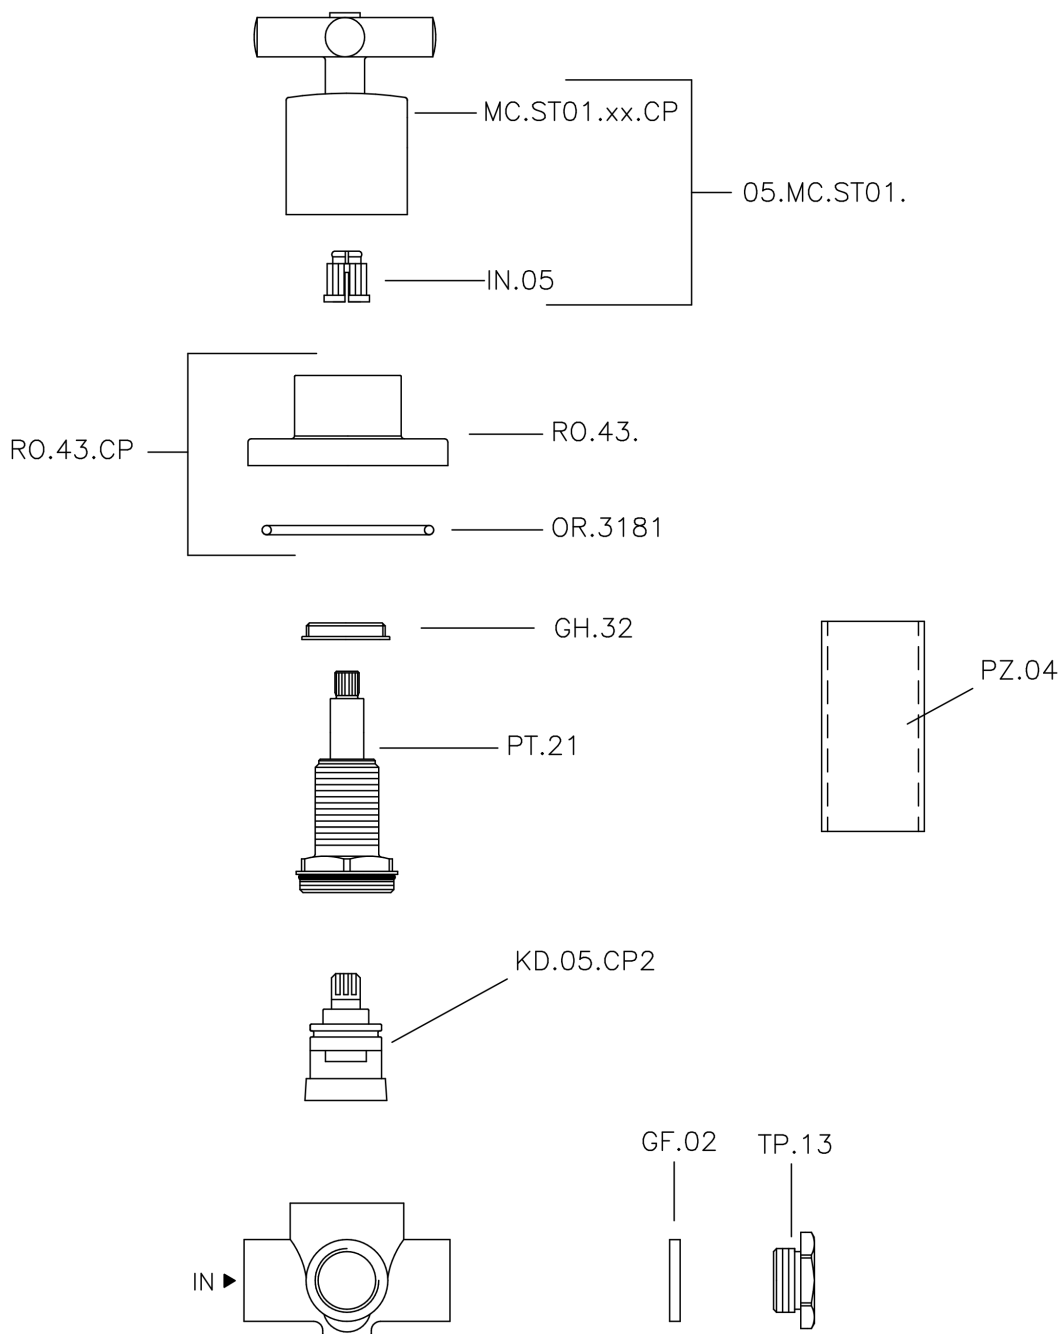

Concealed 2-outlet diverter SUITE_653.ST01H.

MODEL **653.ST01H.**

Concealed 2-outlet diverter, 1/2" F outlet

AVAILABLE FINISHINGS

CR CR Chrome

NO NO Matt Black

2W 2W Brushed Gold

NB NB Brushed Nickel

CHARACTERISTICS

Installation

Concealed

Concealed 2-outlet diverter SUITE_653.ST01H.

653.ST01H.

<https://en.huberitalia.com/concealed-2-outlet-diverter-suite-653-st01h>

2024-11-15