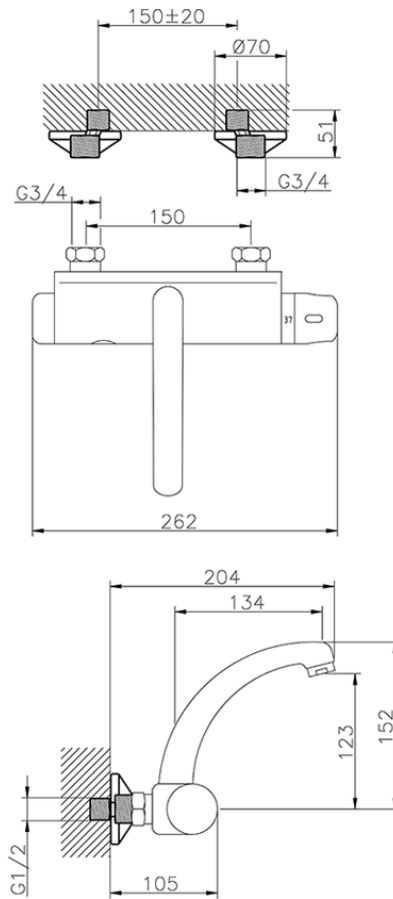

Thermo-electronic wall-mounted sink mixer KITCHEN_401.23H.

401.23H.

<https://en.huberitalia.com/thermo-electronic-wall-mounted-sink-mixer-kitchen-401-23h>

2026-04-05