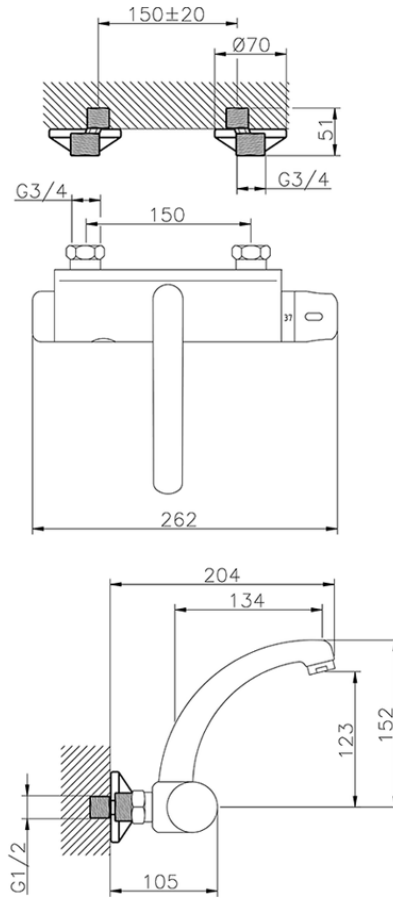

Thermo-electronic wall-mounted sink mixer KITCHEN\_401.23H.

401.23H.

<https://en.huberitalia.com/thermo-electronic-wall-mounted-sink-mixer-kitchen-401-23h>

2026-06-26