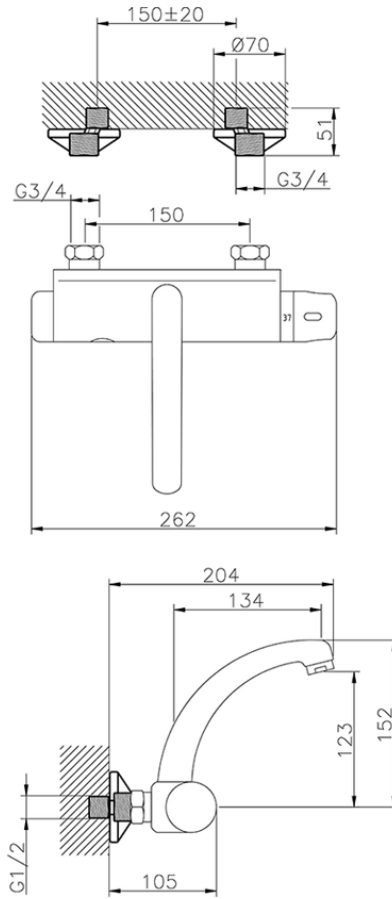

Thermo-electronic wall-mounted sink mixer KITCHEN_401.23H.

401.23H.

<https://en.huberitalia.com/thermo-electronic-wall-mounted-sink-mixer-kitchen-401-23h>

2026-06-26