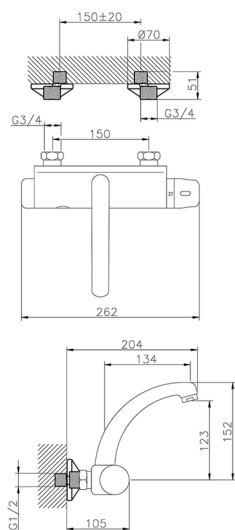

Thermo-electronic wall-mounted sink mixer KITCHEN_401.23H.

MODEL **401.23H.**

Thermo-electronic wall-mounted sink mixer

AVAILABLE FINISHINGS

CHARACTERISTICS

Cartridge Spare Parts **24.02AB.PL**

12x32 Plus Thermostatic Valve