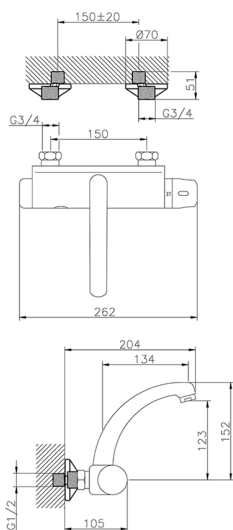

Thermo-electronic wall-mounted sink mixer KITCHEN_401.23H.

MODEL **401.23H.**

Thermo-electronic wall-mounted sink mixer

AVAILABLE FINISHINGS

CHARACTERISTICS

Cartridge Spare Parts **24.02AB.PL**

12x32 Plus Thermostatic Valve