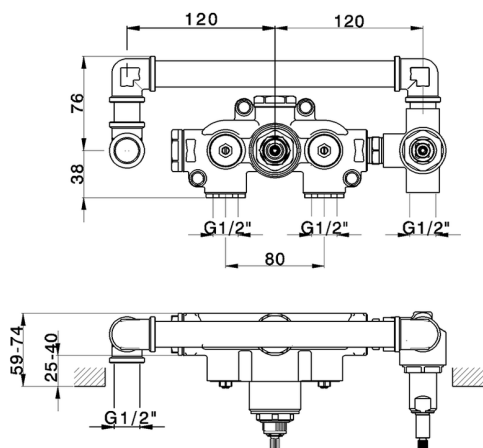

Exposed part for con.thermo.shower valve, 2-outlet CHRONOS_CR019641

MODEL **CR019641**

Exposed part for con.thermo.shower valve, 2-outlet,with 2-outlet devistop,Brass D.24mm minimalistic one spray handshower,150 cm SUPREME smooth flexible hose,without concealed part - for item ZB019340

Concealed thermostatic bath mixer, 2-outlet CONCEALED_ZB019340

MODEL **ZB019340**

Concealed thermostatic shower mixer,
2-outlet, without trim kit

AVAILABLE FINISHINGS

04 04 Without finishing

CHARACTERISTICS

Installation **Concealed**

Cartridge Spare Parts **24.04A.PP**

8x20 Plus P Thermostatic Valve

Concealed **1**

Thermostatic

The Huber thermostatic is your personal water manager, helping you to handle, control and save water and energy.