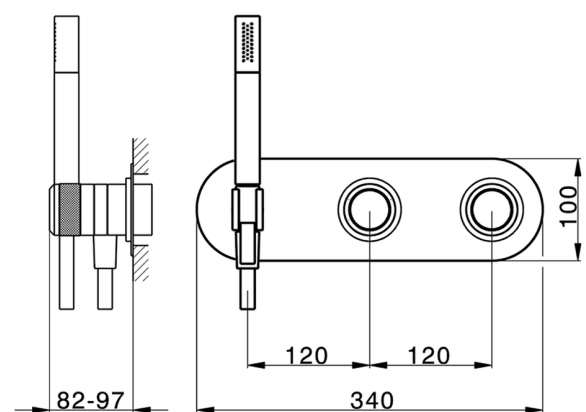

Exposed part for con.thermo.shower valve, 2-outlet CHRONOS_CR019641

MODEL **CR019641**

Exposed part for con.thermo.shower valve, 2-outlet,with 2-outlet devistop,Brass D.24mm minimalistic one spray handshower,150 cm SUPREME smooth flexible hose,without concealed part - for item ZB019340

AVAILABLE FINISHINGS

- **21** 21 Chrome
- **2F** 2F Brushed Nickel
- **2Q** 2Q Black Titanium

CHARACTERISTICS

Installation **Concealed**
Required concealed parts **ZB019340**

Thermostatic

The Huber thermostatic is your personal water manager, helping you to handle, control and save water and energy.