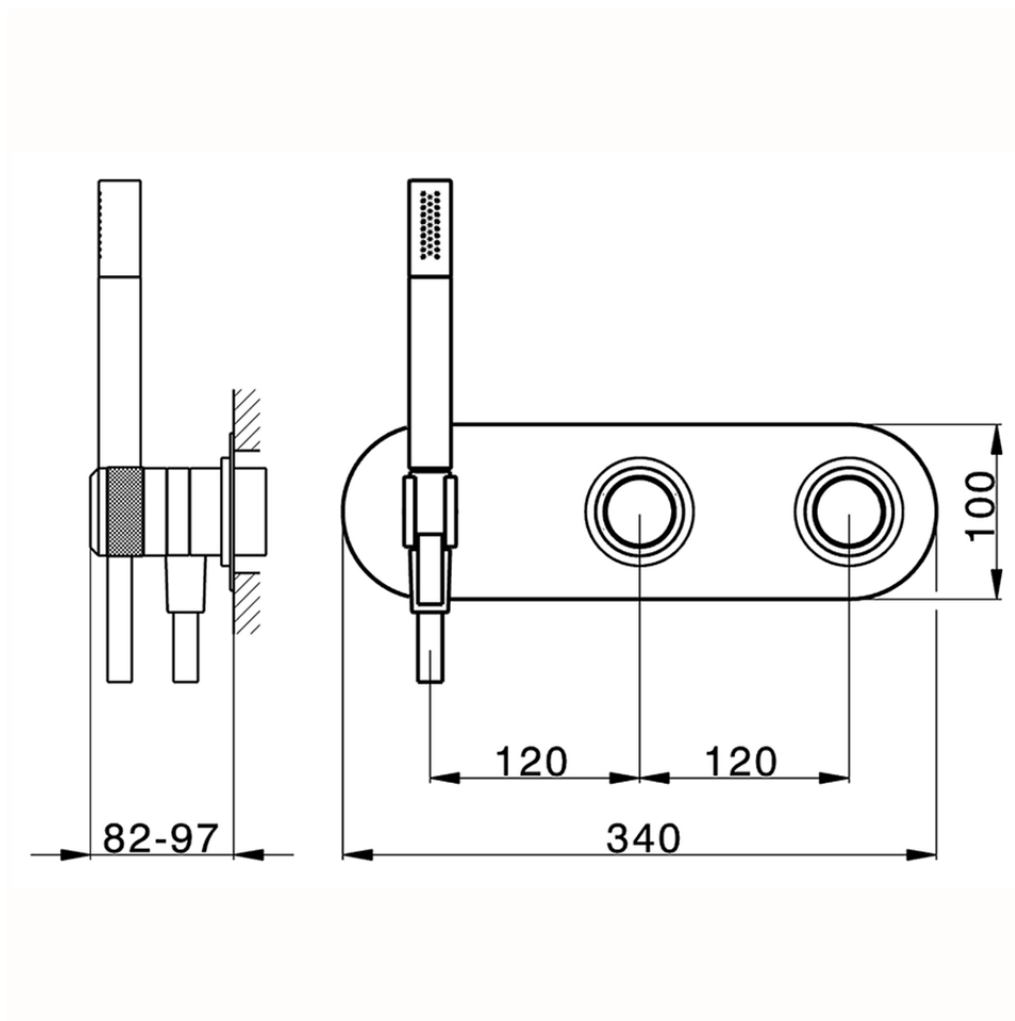

Exposed part for con.thermo.shower valve, 2-outlet CHRONOS_CR019641

CR019641

<https://en.huberitalia.com/exposed-part-for-con-thermo-shower-valve-2-outlet-chronos-cr019641>

ZB019340

<https://en.huberitalia.com/concealed-thermostatic-bath-mixer-2-outlet-concealed-zb019340>