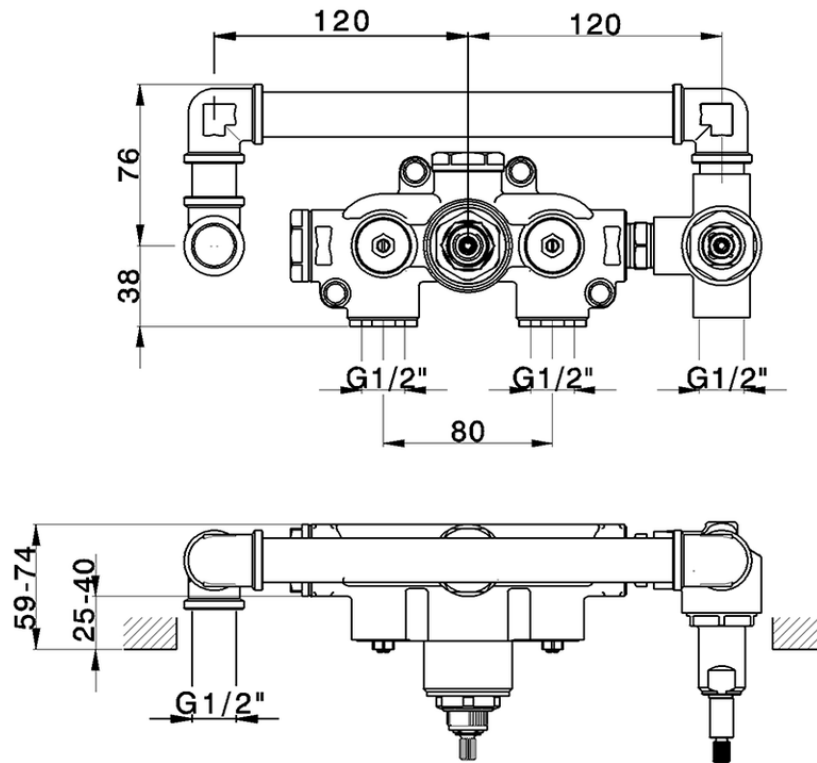

Exposed part for con.thermo.shower valve, 2-outlet CHRONOS_CR019641

CR019641

<https://en.huberitalia.com/exposed-part-for-con-thermo-shower-valve-2-outlet-chronos-cr019641>

ZB019340

<https://en.huberitalia.com/concealed-thermostatic-bath-mixer-2-outlet-concealed-zb019340>