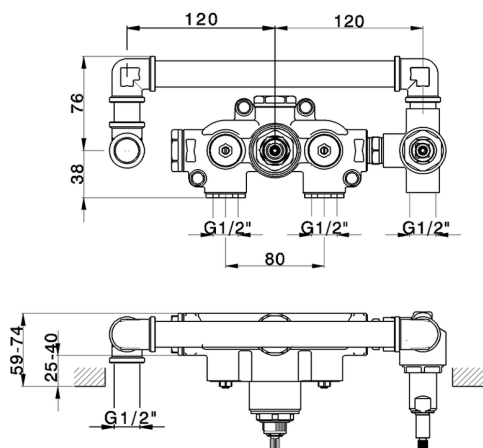

Concealed thermostatic bath mixer, 2-outlet CONCEALED_ZB019340

MODEL **ZB019340**

Concealed thermostatic shower mixer,
2-outlet, without trim kit

AVAILABLE FINISHINGS

04 04 Without finishing

CHARACTERISTICS

Installation **Concealed**

Cartridge Spare Parts **24.04A.PP**

8x20 Plus P Thermostatic Valve

Concealed **1**

Thermostatic

The Huber thermostatic is your personal water manager, helping you to handle, control and save water and energy.

2024-11-21