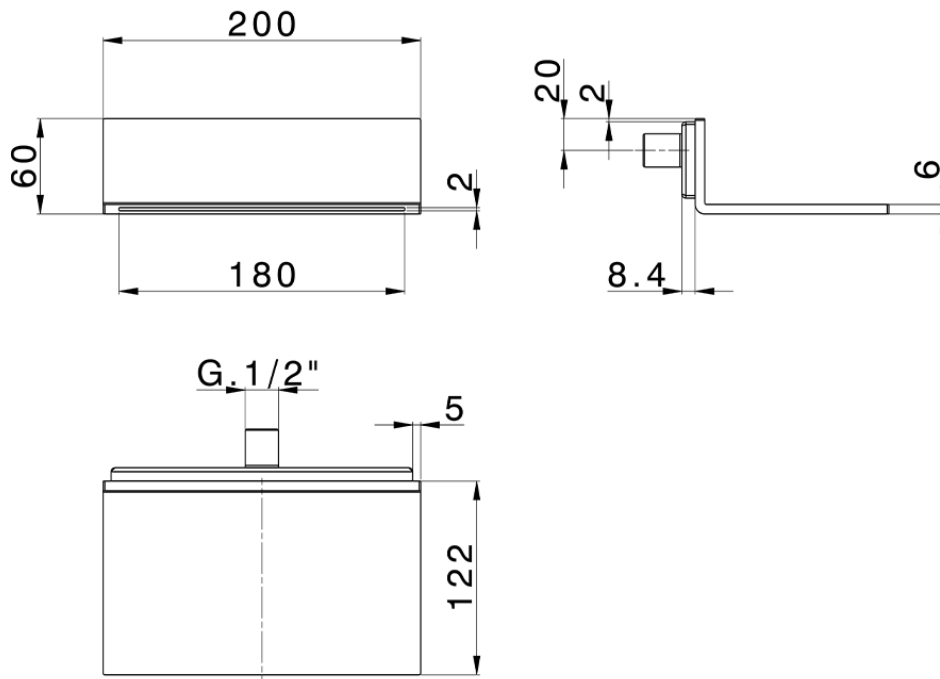

## Wall-mounted "L" shaped spout ZEN\_ZS129090

ZS129090

<https://en.huberitalia.com/wall-mounted-l-shaped-spout-zen-zs129090>

2024-11-15