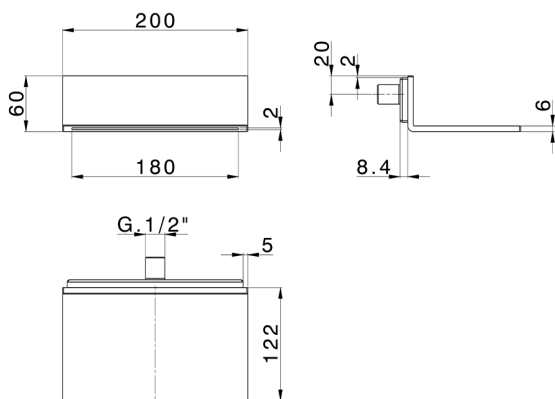

Wall-mounted "L" shaped spout ZEN_ZS129090

MODEL **ZS129090**

Wall-mounted "L" shaped spout, Stainless Steel AISI 304

AVAILABLE FINISHINGS

D1 D1 Brushed Inox

D2 D2 Polished Inox

CHARACTERISTICS

2024-11-15