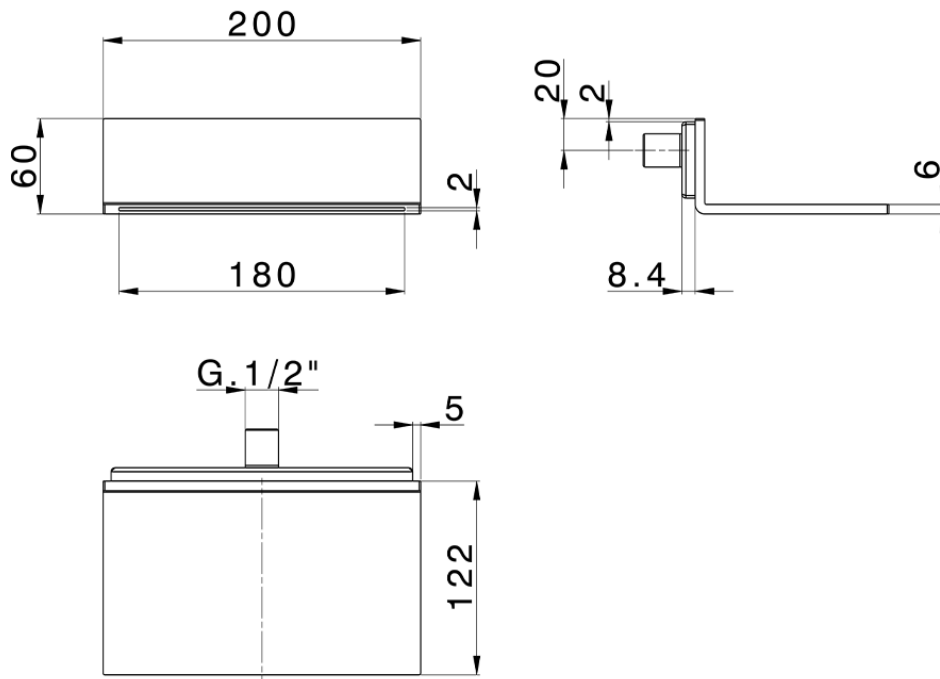

Wall-mounted "L" shaped spout ZEN_ZS129090

ZS129090

<https://en.huberitalia.com/wall-mounted-l-shaped-spout-zen-zs129090>

2024-11-15