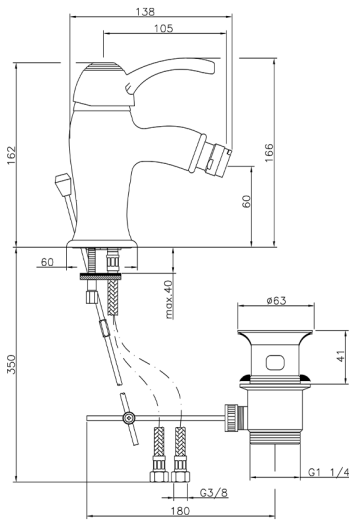

## Single lever bidet mixer VICTORIAN\_VM000550

MODEL **VM000550**

Single lever bidet mixer, with 1"1/4 automatic pop up waste, G.3/8" stainless steel flexible hoses

### CHARACTERISTICS

Cartridge Spare Parts **ZZ95273000**

**40 mm Cartridge**

2024-11-21