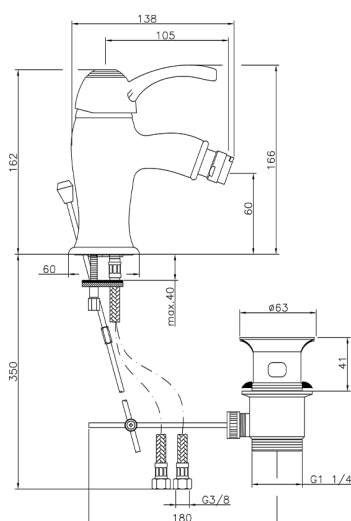

Single lever bidet mixer VICTORIAN_VM000550

MODEL **VM000550**

Single lever bidet mixer, with 1"1/4 automatic pop up waste, G.3/8" stainless steel flexible hoses

AVAILABLE FINISHINGS

-  **21** 21 Chrome
-  **27** 27 Old Bronze
-  **2A** 2A Satin Brushed Nickel
-  **2G** 2G Antique Gold
-  **2W** 2W Brushed Gold

CHARACTERISTICS

Cartridge Spare Parts **ZZ95273000**

40 mm Cartridge

2024-11-23