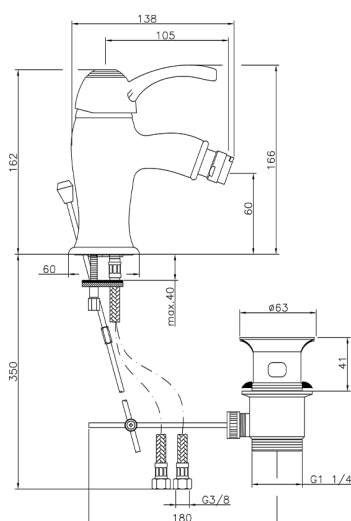

Single lever bidet mixer VICTORIAN_VM000550

MODEL **VM000550**

Single lever bidet mixer, with 1"1/4 automatic pop up waste, G.3/8" stainless steel flexible hoses

AVAILABLE FINISHINGS

-  **21** 21 Chrome
-  **27** 27 Old Bronze
-  **2A** 2A Satin Brushed Nickel
-  **2G** 2G Antique Gold
-  **2W** 2W Brushed Gold

CHARACTERISTICS

Cartridge Spare Parts **ZZ95273000**

40 mm Cartridge

2024-11-21