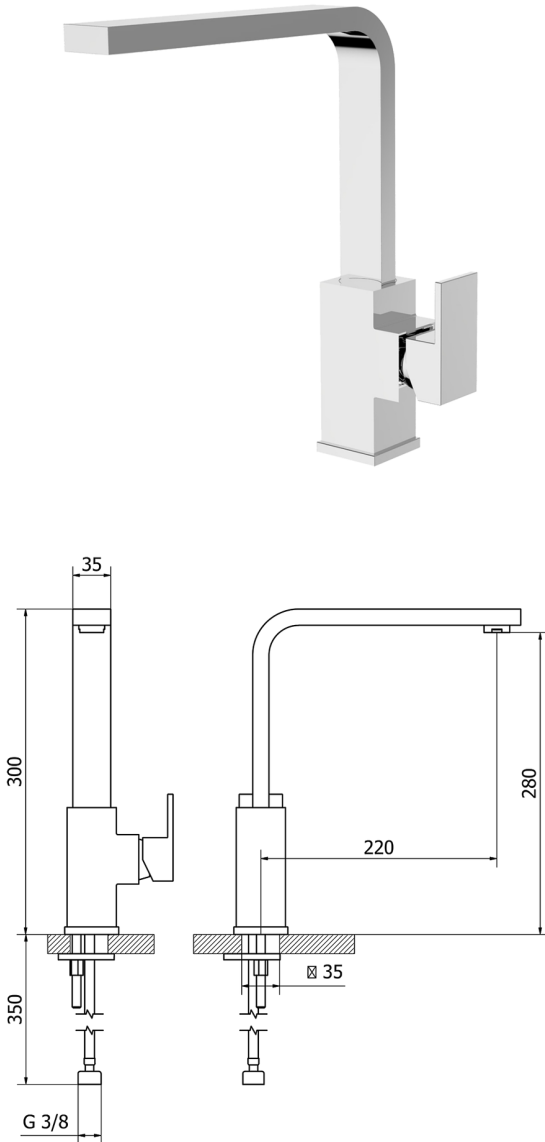

Single lever sink mixer KITCHEN_NE003534

MODEL **NE003534**

Single lever sink mixer, swivel spout, G.3/8" stainless steel flexible hoses

AVAILABLE FINISHINGS

-  **21** 21 Chrome
-  **2F** 2F Brushed Nickel
-  **40** 40 Matt Black
-  **4Q** 4Q Matt White

CHARACTERISTICS

Cartridge Spare Parts **ZZ97179000**

35 mm Cartridge

2024-11-21