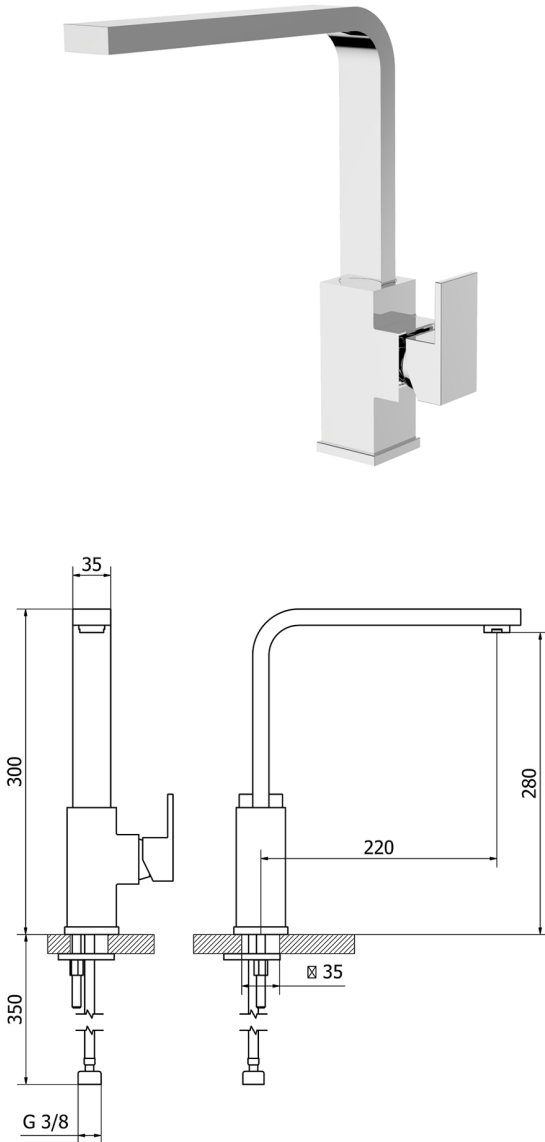

## Single lever sink mixer KITCHEN\_NE003534

MODEL **NE003534**

Single lever sink mixer, swivel spout, G.3/8" stainless steel flexible hoses

### AVAILABLE FINISHINGS

-  **21** 21 Chrome
-  **2F** 2F Brushed Nickel
-  **40** 40 Matt Black
-  **4Q** 4Q Matt White

### CHARACTERISTICS

Cartridge Spare Parts **ZZ97179000**

**35 mm Cartridge**

2024-11-23