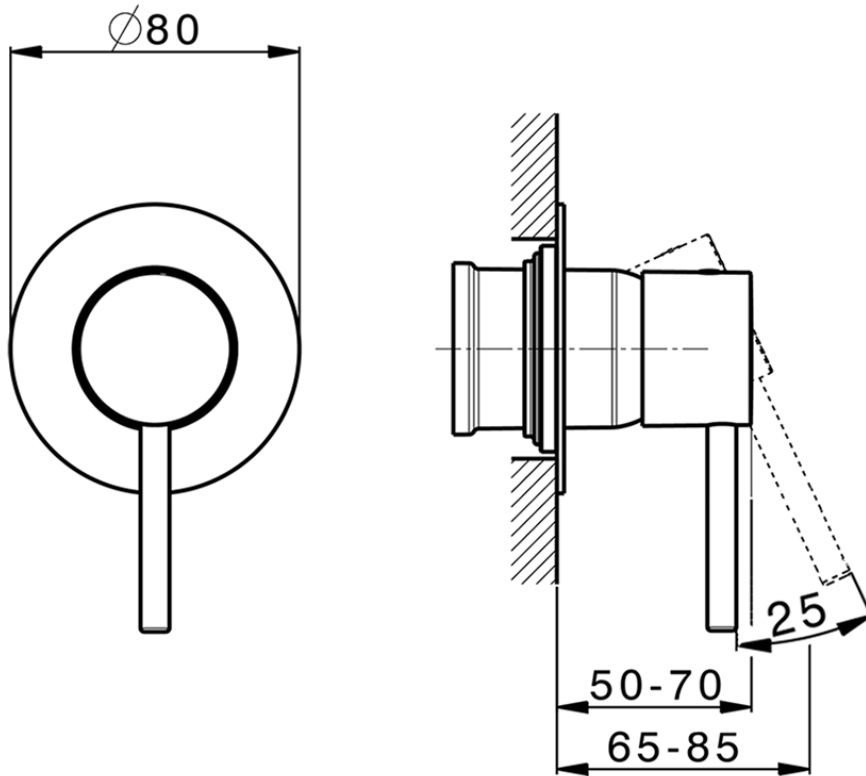

Exposed part for concealed S.L. shower valve NUOVA KIRUNA_K2003000

K2003000

<https://en.huberitalia.com/exposed-part-for-concealed-s-l-shower-valve-nuova-kiruna-k2003000>

Piastra/Plate/Plaque/Platte/Placa

2-3mm: XX 27-47 YY 54-74

10mm: XX 16-40 YY 43-68

ZB005301

<https://en.huberitalia.com/concealed-single-lever-shower-mixer-concealed-zb005301>

Piastra/Plate/Plaque/Platte/Placa

2-3mm: XX 27-47 YY 54-74

10mm: XX 16-40 YY 43-68

ZB005300

<https://en.huberitalia.com/concealed-single-lever-shower-valve-concealed-zb005300>

2024-12-19