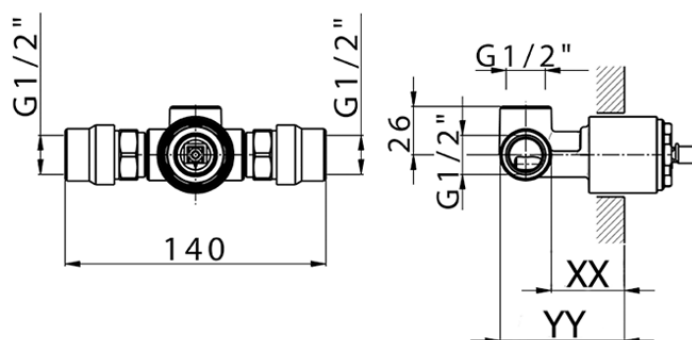

Exposed part for concealed S.L. shower valve NUOVA KIRUNA_K2003000

K2003000

<https://en.huberitalia.com/exposed-part-for-concealed-s-l-shower-valve-nuova-kiruna-k2003000>

Piastra/Plate/Plaque/Platte/Placa

2-3mm: XX 27-47 YY 54-74

10mm: XX 16-40 YY 43-68

ZB005301

<https://en.huberitalia.com/concealed-single-lever-shower-mixer-concealed-zb005301>

Piastra/Plate/Plaque/Platte/Placa

2-3mm: XX 27-47 YY 54-74

10mm: XX 16-40 YY 43-68

ZB005300

<https://en.huberitalia.com/concealed-single-lever-shower-valve-concealed-zb005300>

2024-12-19