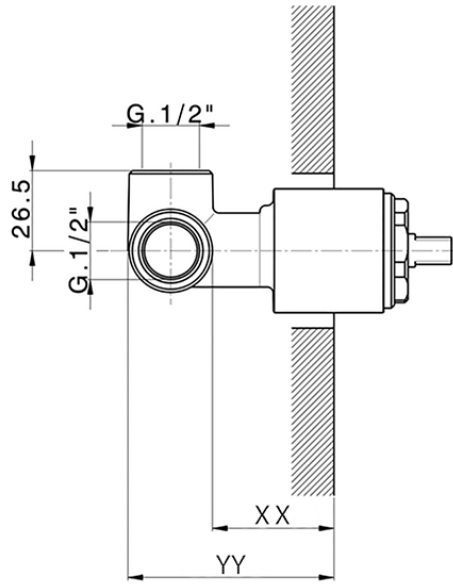

Exposed part for concealed S.L. shower valve NUOVA KIRUNA_K2003000

K2003000

<https://en.huberitalia.com/exposed-part-for-concealed-s-l-shower-valve-nuova-kiruna-k2003000>

Piastra/Plate/Plaque/Platte/Placa

2-3mm: XX 27-47 YY 54-74

10mm: XX 16-40 YY 43-68

ZB005301

<https://en.huberitalia.com/concealed-single-lever-shower-mixer-concealed-zb005301>

Piastra/Plate/Plaque/Platte/Placa

2-3mm: XX 27-47 YY 54-74

10mm: XX 16-40 YY 43-68

ZB005300

<https://en.huberitalia.com/concealed-single-lever-shower-valve-concealed-zb005300>

2024-12-19