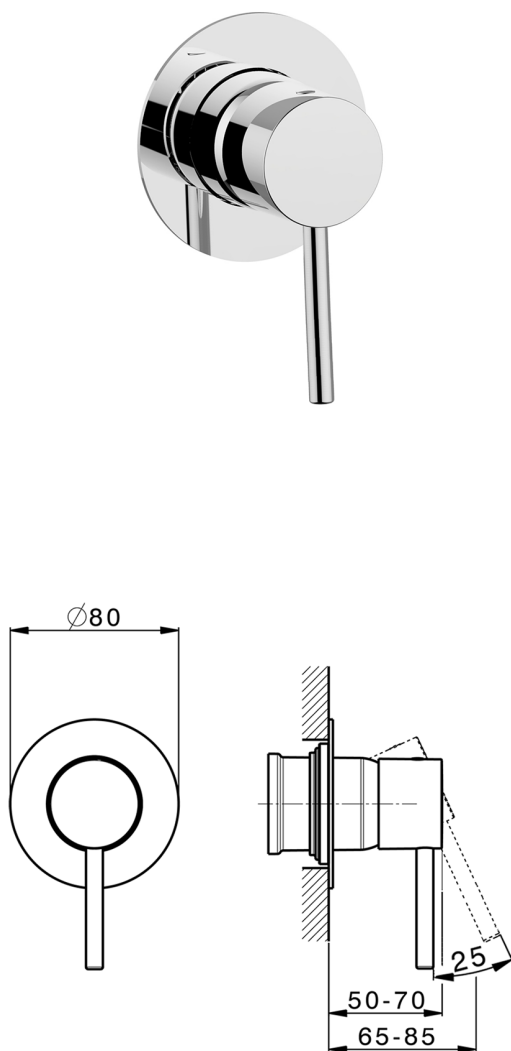

## Exposed part for concealed S.L. shower valve NUOVA KIRUNA\_K2003000

MODEL **K2003000**

Exposed part for concealed S.L. shower valve, without concealed part, for item ZB005300-ZB005301

### CHARACTERISTICS

Installation **Concealed**  
 Required concealed parts **ZB005301**  
**ZB005300**

**Concealed single lever shower mixer CONCEALED\_ZB005301**

MODEL **ZB005301**

Concealed single lever shower mixer, 1/2" concealed shower, without trim kit, with noise reducers

## Concealed single lever shower valve CONCEALED\_ZB005300

MODEL **ZB005300**

Concealed single lever shower valve, 1/2" Concealed shower mixer, without trim kit

AVAILABLE FINISHINGS

CHARACTERISTICS

Installation	<b>Concealed</b>
Cartridge Spare Parts	<b>ZZ94035000</b>
<b>35 mm Cartridge</b>	
Concealed	<b>1</b>

Piastra/Plate/Plaque/Platte/Placa  
 2-3mm: XX 27-47 YY 54-74  
 10mm: XX 16-40 YY 43-68

2024-12-19