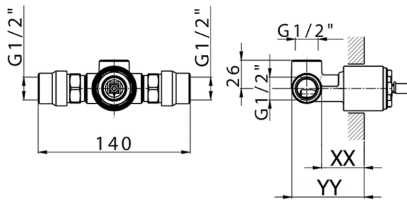

### CHARACTERISTICS

Installation **Concealed**  
 Required concealed parts **ZB005301**  
**ZB005300**

**Concealed single lever shower mixer CONCEALED\_ZB005301**

MODEL **ZB005301**

Concealed single lever shower mixer, 1/2" concealed shower, without trim kit, with noise reducers

AVAILABLE FINISHINGS

 **04** 04 Without finishing

CHARACTERISTICS

Installation	<b>Concealed</b>
Cartridge Spare Parts	<b>ZZ94035000</b>
<b>35 mm Cartridge</b>	
Concealed	<b>1</b>

Piastra/Plate/Plaque/Platte/Placa  
 2-3mm: XX 27-47 YY 54-74  
 10mm: XX 16-40 YY 43-68

## Concealed single lever shower valve CONCEALED\_ZB005300

MODEL **ZB005300**

Concealed single lever shower valve, 1/2" Concealed shower mixer, without trim kit

AVAILABLE FINISHINGS

CHARACTERISTICS

Installation	<b>Concealed</b>
Cartridge Spare Parts	<b>ZZ94035000</b>
<b>35 mm Cartridge</b>	
Concealed	<b>1</b>

Piastra/Plate/Plaque/Platte/Placa  
 2-3mm: XX 27-47 YY 54-74  
 10mm: XX 16-40 YY 43-68

2024-12-19