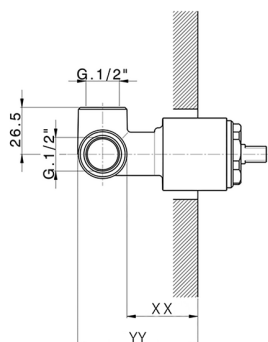

### CHARACTERISTICS

Installation **Concealed**  
 Required concealed parts **ZB005301**  
**ZB005300**

**Concealed single lever shower mixer CONCEALED\_ZB005301**

MODEL **ZB005301**

Concealed single lever shower mixer, 1/2" concealed shower, without trim kit, with noise reducers

AVAILABLE FINISHINGS

 **04** 04 Without finishing

CHARACTERISTICS

Installation	<b>Concealed</b>
Cartridge Spare Parts	<b>ZZ94035000</b>
<b>35 mm Cartridge</b>	
Concealed	<b>1</b>

Piastra/Plate/Plaque/Platte/Placa  
 2-3mm: XX 27-47 YY 54-74  
 10mm: XX 16-40 YY 43-68

## Concealed single lever shower valve CONCEALED\_ZB005300

MODEL **ZB005300**

Concealed single lever shower valve, 1/2" Concealed shower mixer, without trim kit

AVAILABLE FINISHINGS

CHARACTERISTICS

Installation	<b>Concealed</b>
Cartridge Spare Parts	<b>ZZ94035000</b>
<b>35 mm Cartridge</b>	
Concealed	<b>1</b>

Piastra/Plate/Plaque/Platte/Placa  
 2-3mm: XX 27-47 YY 54-74  
 10mm: XX 16-40 YY 43-68

2024-12-19