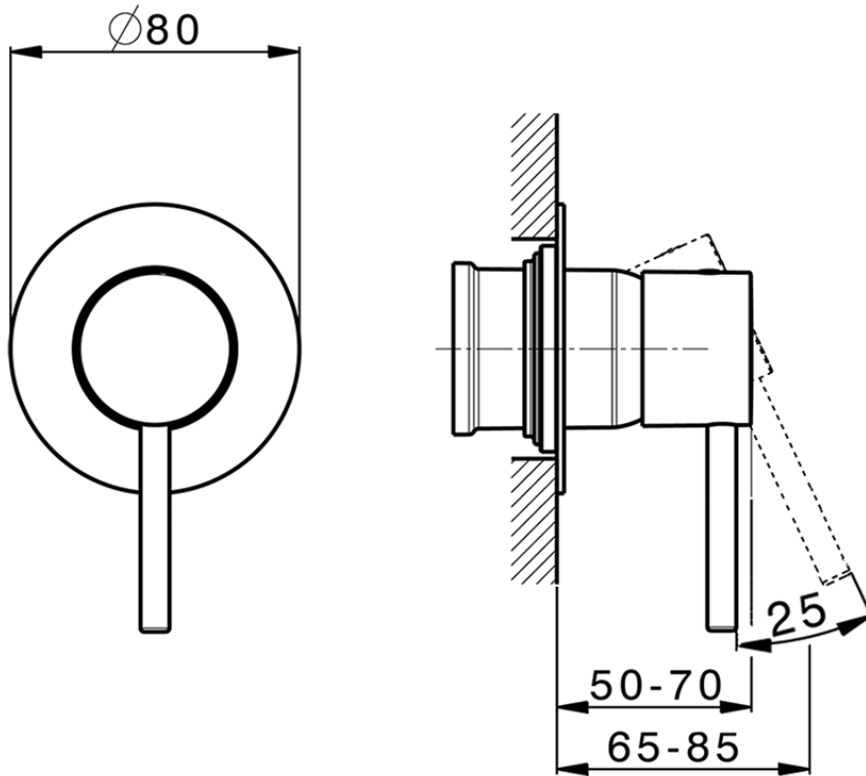

## Exposed part for concealed S.L. shower valve NUOVA KIRUNA\_K2003000

K2003000

<https://en.huberitalia.com/exposed-part-for-concealed-s-l-shower-valve-nuova-kiruna-k2003000>

## Piastra/Plate/Plaque/Platte/Placa

2-3mm: XX 27-47 YY 54-74

10mm: XX 16-40 YY 43-68

ZB005301

<https://en.huberitalia.com/concealed-single-lever-shower-mixer-concealed-zb005301>

Piastra/Plate/Plaque/Platte/Placa

2-3mm: XX 27-47 YY 54-74

10mm: XX 16-40 YY 43-68

ZB005300

<https://en.huberitalia.com/concealed-single-lever-shower-valve-concealed-zb005300>

2024-12-19