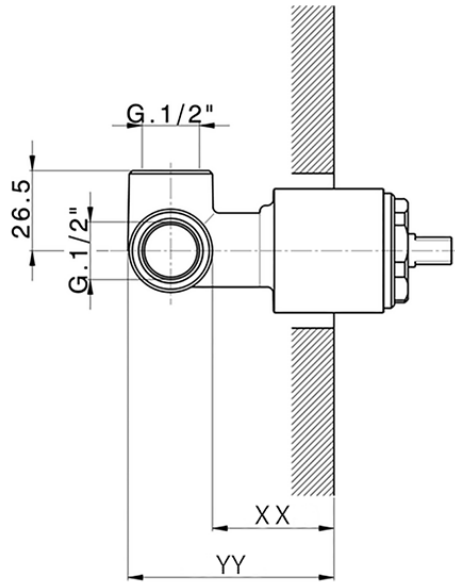

## Exposed part for concealed S.L. shower valve NUOVA KIRUNA\_K2003000

K2003000

<https://en.huberitalia.com/exposed-part-for-concealed-s-l-shower-valve-nuova-kiruna-k2003000>

## Piastra/Plate/Plaque/Platte/Placa

2-3mm: XX 27-47 YY 54-74

10mm: XX 16-40 YY 43-68

ZB005301

<https://en.huberitalia.com/concealed-single-lever-shower-mixer-concealed-zb005301>

Piastra/Plate/Plaque/Platte/Placa

2-3mm: XX 27-47 YY 54-74

10mm: XX 16-40 YY 43-68

ZB005300

<https://en.huberitalia.com/concealed-single-lever-shower-valve-concealed-zb005300>

2024-12-19