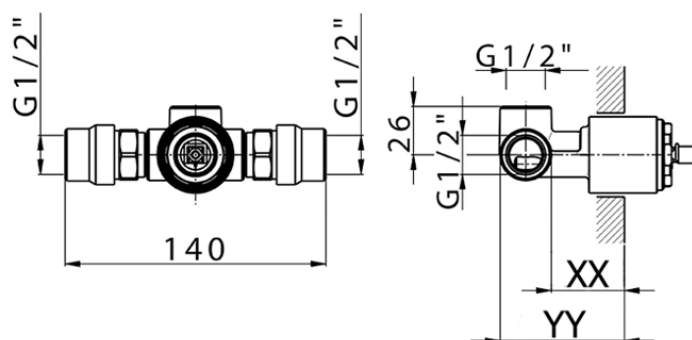

## Exposed part for concealed S.L. shower valve NUOVA KIRUNA\_K2003000

K2003000

<https://en.huberitalia.com/exposed-part-for-concealed-s-l-shower-valve-nuova-kiruna-k2003000>

## Piastra/Plate/Plaque/Platte/Placa

2-3mm: XX 27-47 YY 54-74

10mm: XX 16-40 YY 43-68

ZB005301

<https://en.huberitalia.com/concealed-single-lever-shower-mixer-concealed-zb005301>

Piastra/Plate/Plaque/Platte/Placa

2-3mm: XX 27-47 YY 54-74

10mm: XX 16-40 YY 43-68

ZB005300

<https://en.huberitalia.com/concealed-single-lever-shower-valve-concealed-zb005300>

2024-12-19