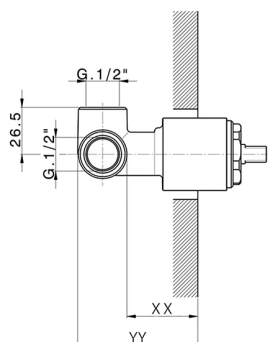

ZB005300

Concealed single lever shower mixer CONCEALED_ZB005301

MODEL **ZB005301**

Concealed single lever shower mixer, 1/2" concealed shower, without trim kit, with noise reducers

AVAILABLE FINISHINGS

04 04 Without finishing

CHARACTERISTICS

Installation	Concealed
Cartridge Spare Parts	ZZ94035000
35 mm Cartridge	
Concealed	1

Piastra/Plate/Plaque/Platte/Placa
 2-3mm: XX 27-47 YY 54-74
 10mm: XX 16-40 YY 43-68

Concealed single lever shower valve CONCEALED_ZB005300

MODEL **ZB005300**

Concealed single lever shower valve, 1/2" Concealed shower mixer, without trim kit

AVAILABLE FINISHINGS

 **04** 04 Without finishing

CHARACTERISTICS

Installation	Concealed
Cartridge Spare Parts	ZZ94035000
35 mm Cartridge	
Concealed	1

Piastra/Plate/Plaque/Platte/Placa
 2-3mm: XX 27-47 YY 54-74
 10mm: XX 16-40 YY 43-68

2024-12-19