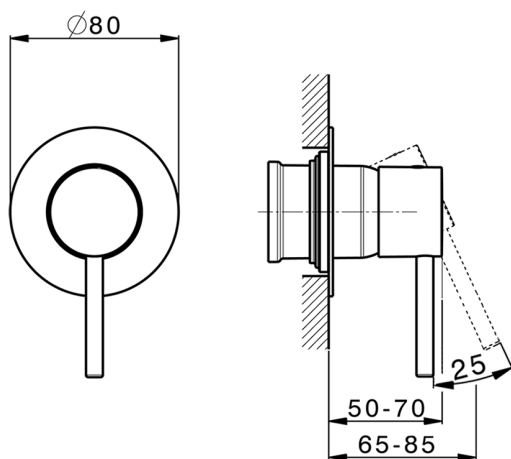

Exposed part for concealed S.L. shower valve NUOVA KIRUNA_K2003000

MODEL **K2003000**

Exposed part for concealed S.L. shower valve, without concealed part, for item ZB005300-ZB005301

AVAILABLE FINISHINGS

ZB005300

Concealed single lever shower mixer CONCEALED_ZB005301

MODEL **ZB005301**

Concealed single lever shower mixer, 1/2" concealed shower, without trim kit, with noise reducers

AVAILABLE FINISHINGS

04 04 Without finishing

CHARACTERISTICS

Installation	Concealed
Cartridge Spare Parts	ZZ94035000
35 mm Cartridge	
Concealed	1

Piastra/Plate/Plaque/Platte/Placa
 2-3mm: XX 27-47 YY 54-74
 10mm: XX 16-40 YY 43-68

Concealed single lever shower valve CONCEALED_ZB005300

Piastra/Plate/Plaque/Platte/Placa
 2-3mm: XX 27-47 YY 54-74
 10mm: XX 16-40 YY 43-68

2024-12-19