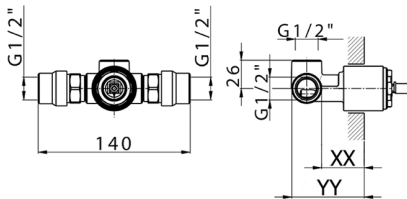

ZB005300

Concealed single lever shower mixer CONCEALED_ZB005301

MODEL **ZB005301**

Concealed single lever shower mixer, 1/2" concealed shower, without trim kit, with noise reducers

AVAILABLE FINISHINGS

04 04 Without finishing

CHARACTERISTICS

Installation	Concealed
Cartridge Spare Parts	ZZ94035000
35 mm Cartridge	
Concealed	1

Piastra/Plate/Plaque/Platte/Placa
 2-3mm: XX 27-47 YY 54-74
 10mm: XX 16-40 YY 43-68

Concealed single lever shower valve CONCEALED_ZB005300

MODEL **ZB005300**

Concealed single lever shower valve, 1/2" Concealed shower mixer, without trim kit

AVAILABLE FINISHINGS

 **04** 04 Without finishing

CHARACTERISTICS

Installation	Concealed
Cartridge Spare Parts	ZZ94035000
35 mm Cartridge	
Concealed	1

Piastra/Plate/Plaque/Platte/Placa
 2-3mm: XX 27-47 YY 54-74
 10mm: XX 16-40 YY 43-68

2024-12-19