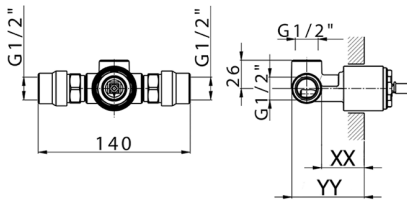

## Concealed single lever shower mixer CONCEALED\_ZB005301

MODEL **ZB005301**

Concealed single lever shower mixer, 1/2" concealed shower, without trim kit, with noise reducers

AVAILABLE FINISHINGS

**04** 04 Without finishing

CHARACTERISTICS

Installation	<b>Concealed</b>
Cartridge Spare Parts	<b>ZZ94035000</b>
<b>35 mm Cartridge</b>	
Concealed	<b>1</b>

Piastra/Plate/Plaque/Platte/Placa  
 2-3mm: XX 27-47 YY 54-74  
 10mm: XX 16-40 YY 43-68