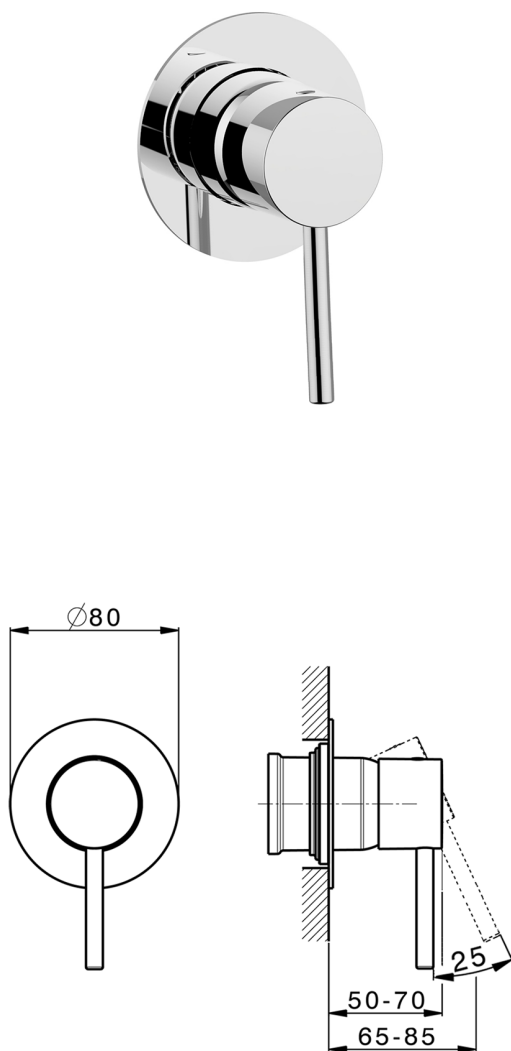

Exposed part for concealed S.L. shower valve NUOVA KIRUNA_K2003000

MODEL **K2003000**

Exposed part for concealed S.L. shower valve, without concealed part, for item ZB005300-ZB005301

AVAILABLE FINISHINGS

- **21** 21 Chrome
- **26** 26 Old Copper
- **2F** 2F Brushed Nickel
- **2W** 2W Brushed Gold
- **40** 40 Matt Black
- **4Q** 4Q Matt White

CHARACTERISTICS

Installation **Concealed**
Required concealed parts **ZB005301**
ZB005300