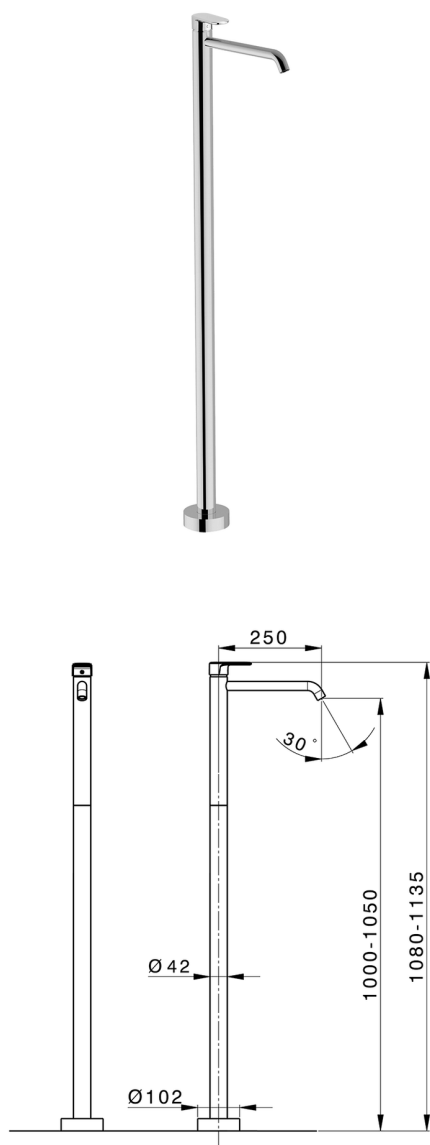

## Exposed part for single basin on the floor LEVITY\_LY014510

MODEL **LY014510**

Exposed part for single basin on the floor, without concealed part, for item ZB004510

### CHARACTERISTICS

Cartridge Spare Parts **ZZ99672000**

**35 mm Cartridge**

Installation **Concealed**

Required concealed parts **ZB004510**

### EcoStop

EcoStop feature limits water flow to approximately 50% of maximum output with one point of resistance on setting. Push slightly past the middle stop only when full water output is required. This will save water up to 50%.

**Concealed part single lever free-standing CONCEALED\_ZB004510**

MODEL **ZB004510**

Floor mounted concealed part, for free-standing mixer

AVAILABLE FINISHINGS

 **04** 04 Without finishing

CHARACTERISTICS

Installation	<b>Concealed</b>
Concealed	<b>1</b>