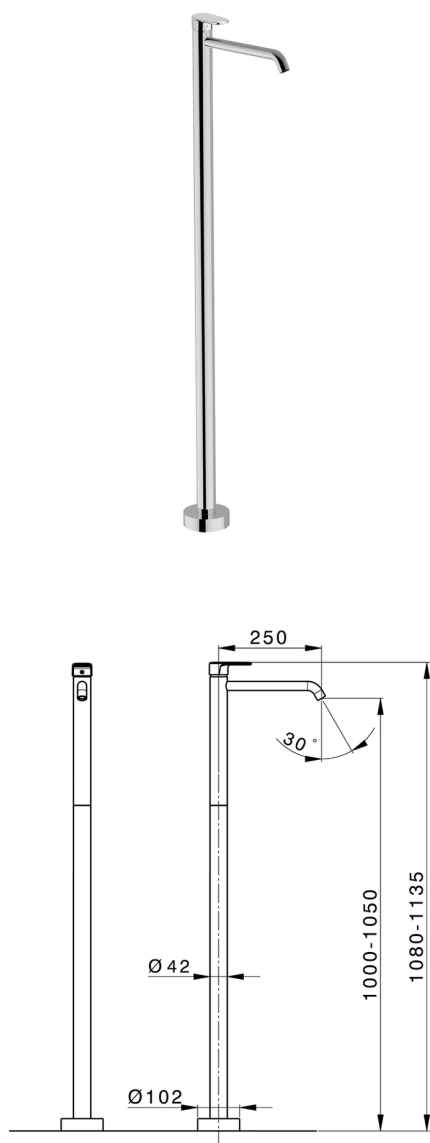

Exposed part for single basin on the floor LEVITY_LY014510

MODEL **LY014510**

Exposed part for single basin on the floor, without concealed part, for item ZB004510

AVAILABLE FINISHINGS

-  **21** 21 Chrome
-  **2B** 2B Polished Nickel
-  **2F** 2F Brushed Nickel
-  **40** 40 Matt Black
-  **4Q** 4Q Matt White

CHARACTERISTICS

Cartridge Spare Parts **ZZ99672000**

35 mm Cartridge

Installation **Concealed**

Required concealed parts **ZB004510**

EcoStop

EcoStop feature limits water flow to approximately 50% of maximum output with one point of resistance on setting. Push slightly past the middle stop only when full water output is required. This will save water up to 50%.

Concealed part single lever free-standing CONCEALED_ZB004510

MODEL **ZB004510**

Floor mounted concealed part, for free-standing mixer

AVAILABLE FINISHINGS

 **04** 04 Without finishing

CHARACTERISTICS

Installation	Concealed
Concealed	1