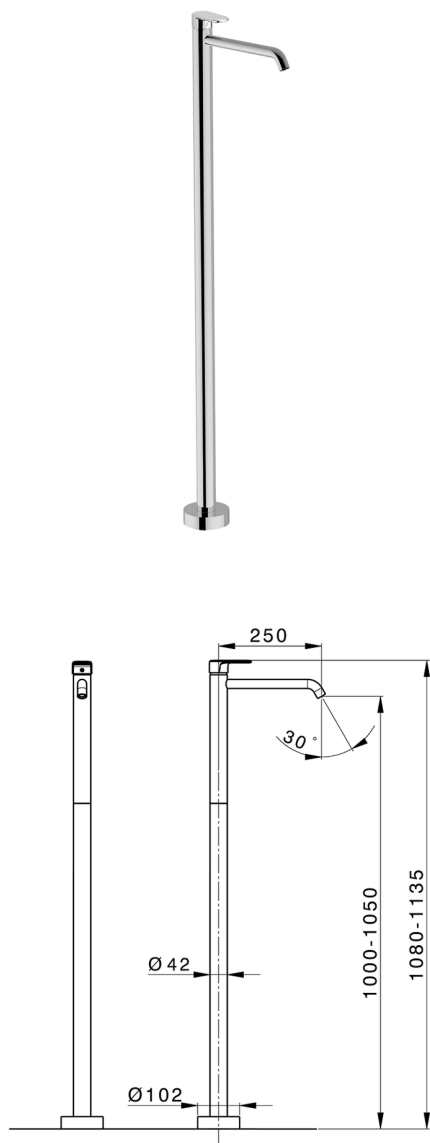

## Exposed part for single basin on the floor LEVITY\_LY014510

MODEL **LY014510**

Exposed part for single basin on the floor, without concealed part, for item ZB004510

### CHARACTERISTICS

Cartridge Spare Parts **ZZ99672000**

**35 mm Cartridge**

Installation **Concealed**

Required concealed parts **ZB004510**

### EcoStop

EcoStop feature limits water flow to approximately 50% of maximum output with one point of resistance on setting. Push slightly past the middle stop only when full water output is required. This will save water up to 50%.

**Concealed part single lever free-standing CONCEALED\_ZB004510**

MODEL **ZB004510**

Floor mounted concealed part, for free-standing mixer

AVAILABLE FINISHINGS

 **04** 04 Without finishing

CHARACTERISTICS

Installation	<b>Concealed</b>
Concealed	<b>1</b>