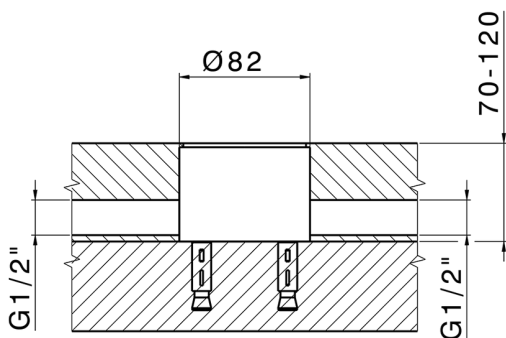

**Concealed part single lever free-standing CONCEALED\_ZB004510**

MODEL **ZB004510**

Floor mounted concealed part, for free-standing mixer

AVAILABLE FINISHINGS

 **04** 04 Without finishing

CHARACTERISTICS

Installation	<b>Concealed</b>
Concealed	<b>1</b>