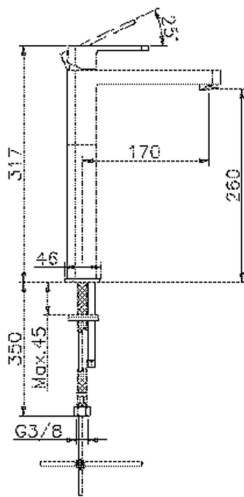

Single lever tall washbasin mixer DADO_DD003540

MODEL **DD003540**

Single lever tall washbasin mixer, without automatic pop-up waste, G.3/8" stainless steel flexible hoses

AVAILABLE FINISHINGS

-  **21** 21 Chrome
-  **2B** 2B Polished Nickel
-  **2F** 2F Brushed Nickel
-  **40** 40 Matt Black
-  **4Q** 4Q Matt White