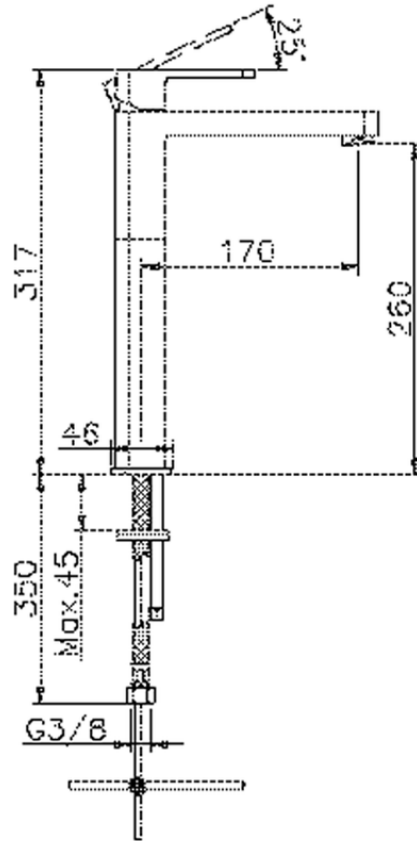

## Single lever tall washbasin mixer DADO\_DD003540

DD003540

<https://en.huberitalia.com/single-lever-tall-washbasin-mixer-dado-dd003540>

2024-12-22