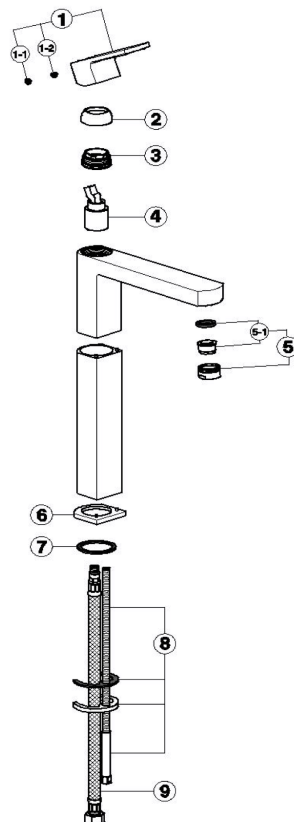

Single lever tall washbasin mixer DADO_DD003540

DD 00354 0

NR	DESCRIZIONE DESCRIPTION DESCRIPCION	N.CODICE NR.CODE CODE NO. WERSKNR. N.CÓDIGO	NR	DESCRIZIONE DESCRIPTION DESCRIPCION	N.CODICE NR.CODE CODE NO. WERSKNR. N.CÓDIGO	NR	DESCRIZIONE DESCRIPTION DESCRIPCION	N.CODICE NR.CODE CODE NO. WERSKNR. N.CÓDIGO
1	Leva monocomando "DD" Lever "DD" Hebel "DD" Palanca monomando "DD"	ZZ955930	5	Aeratore M24x1 IA Cascade Mousseur M24x1 IA Cascade Mousseur M24x1 IA Cascade Perlator M24x1 IA Cascade Aireador M24x1 IA Cascade	ZZ944150			
1-1	Placchetta maniglia LS Plaque cache - vis crois LS Cap for handle LS Abdeckkappe LS Griff Plaquita maneta LS	ZZ933710	5-1	Cartuccia per aeratore M.24x1 Cascade Cartouche pour mousseur M.24x1 Cascade Mousseur cartridge M.24x1 Cascade Kartusche fuer Perlator M.24x1 Cascade Cartucho para aireador M.24x1 Cascade	ZZ933990			
1-2	Grano punta coppa inox M.5x6 Vis speciale inox M.5x6 Madenschraube M.5x6 Clavija con punta copa acero inox M.5x6	ZZ940630	6	Basetta monocomando "DD" Bague "DD" Assembling ring "DD" Basis "DD" Base monomando lavabo "DD"	ZZ955230			
2	Copricartuccia monocomando Couvre-cartouche Escutcheon cartridge Abdeckkappe Cubre-cartucho monomando Calotta bloccaggio cartuccia Ecrou pour cartouche	ZZ955210	7	Guarnizione 42x35x2 Joint 42x35x2 Gasket 42x35x2 Dichtung 42x35x2 Junta 42x35x2	ZZ955240			
3	Nut for mixing valve Mutter fuer Kartusche Casquete de fijación cartucho	ZZ955220	8	Set installazione Set installation Installation set single lever Befestigungsset Juego de instalación monomando	ZZ954250			
4	Cartuccia monocomando Cartouche mitigeurs Mixing valve Kartusche Cartucho monomando	ZZ942400	9	Flex M. 10x1 3/8" F L.610 Flex M. 10x1 3/8" F L.610 Flex M. 10x1 3/8" F L.610 Anschlusschlauch M.10x1 3/8" F L.610 Flexo M. 10x1 3/8" H L.610	ZZ955250			

DD003540

<https://en.huberitalia.com/single-lever-tall-washbasin-mixer-dado-dd003540>

2024-12-22