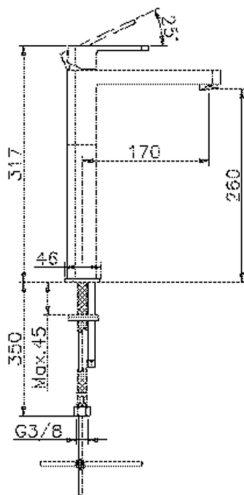

## Single lever tall washbasin mixer DADO\_DD003540

MODEL **DD003540**

Single lever tall washbasin mixer, without automatic pop-up waste, G.3/8" stainless steel flexible hoses

### CHARACTERISTICS

Cartridge Spare Parts **ZZ94240000**

**25 mm Cartridge**

## Single lever tall washbasin mixer DADO\_DD003540

DD003540

<https://en.huberitalia.com/single-lever-tall-washbasin-mixer-dado-dd003540>

2024-12-22