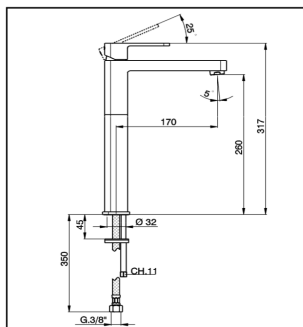

Single lever tall washbasin mixer DADO_DD003540

DD 00354 0

NR	DESCRIZIONE DESCRIPTION DESCRIPCION	N.CODICE NR.CODE CODE NO. WERSKNR. N.CÓDIGO	NR	DESCRIZIONE DESCRIPTION DESCRIPCION	N.CODICE NR.CODE CODE NO. WERSKNR. N.CÓDIGO	NR	DESCRIZIONE DESCRIPTION DESCRIPCION	N.CODICE NR.CODE CODE NO. WERSKNR. N.CÓDIGO
1	Leva monocomando "DD" Lever "DD" Hebel "DD" Palanca monomando "DD"	ZZ955930	5	Aeratore M24x1 IA Cascade Mousseur M24x1 IA Cascade Mousseur M24x1 IA Cascade Perlator M24x1 IA Cascade Aireador M24x1 IA Cascade	ZZ944150			
1-1	Placchetta maniglia LS Plaque cache - vis crois LS Cap for handle LS Abdeckkappe LS Griff Plaquita maneta LS	ZZ933710	5-1	Cartuccia per aeratore M.24x1 Cascade Cartouche pour mousseur M.24x1 Cascade Mousseur cartridge M.24x1 Cascade Kartusche fuer Perlator M.24x1 Cascade Cartucho para aireador M.24x1 Cascade	ZZ933990			
1-2	Grano punta coppa inox M.5x6 Vis speciale inox M.5x6 Madenschraube M.5x6 Clavija con punta copa acero inox M.5x6	ZZ940630	6	Basetta monocomando "DD" Bague "DD" Assembling ring "DD" Basis "DD" Base monomando lavabo "DD"	ZZ955230			
2	Copricartuccia monocomando Couvre-cartouche Escutcheon cartridge Abdeckkappe Cubre-cartucho monomando Calotta bloccaggio cartuccia Ecrou pour cartouche	ZZ955210	7	Guarnizione 42x35x2 Joint 42x35x2 Gasket 42x35x2 Dichtung 42x35x2 Junta 42x35x2	ZZ955240			
3	Nut for mixing valve Mutter fuer Kartusche Casquete de fijación cartucho	ZZ955220	8	Set installazione Set installation Installation set single lever Befestigungsset Juego de instalación monomando	ZZ954250			
4	Cartuccia monocomando Cartouche mitigeurs Mixing valve Kartusche Cartucho monomando	ZZ942400	9	Flex M. 10x1 3/8" F L.610 Flex M. 10x1 3/8" F L.610 Flex M. 10x1 3/8" F L.610 Anschlusschlauch M.10x1 3/8" F L.610 Flexo M. 10x1 3/8" H L.610	ZZ955250			

DD003540

<https://en.huberitalia.com/single-lever-tall-washbasin-mixer-dado-dd003540>

2024-12-22