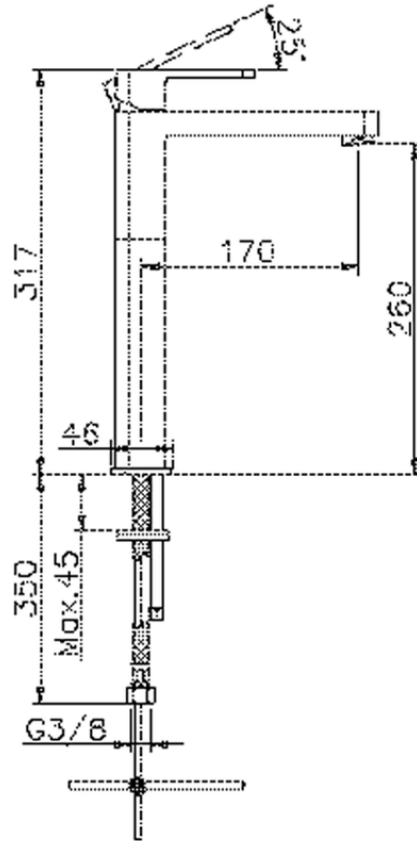

Single lever tall washbasin mixer DADO_DD003540

DD003540

<https://en.huberitalia.com/single-lever-tall-washbasin-mixer-dado-dd003540>

2024-12-22