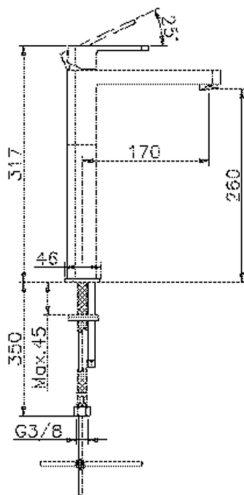

Single lever tall washbasin mixer DADO_DD003540

MODEL **DD003540**

Single lever tall washbasin mixer, without automatic pop-up waste, G.3/8" stainless steel flexible hoses

AVAILABLE FINISHINGS

-  **21** 21 Chrome
-  **2B** 2B Polished Nickel
-  **2F** 2F Brushed Nickel
-  **40** 40 Matt Black
-  **4Q** 4Q Matt White