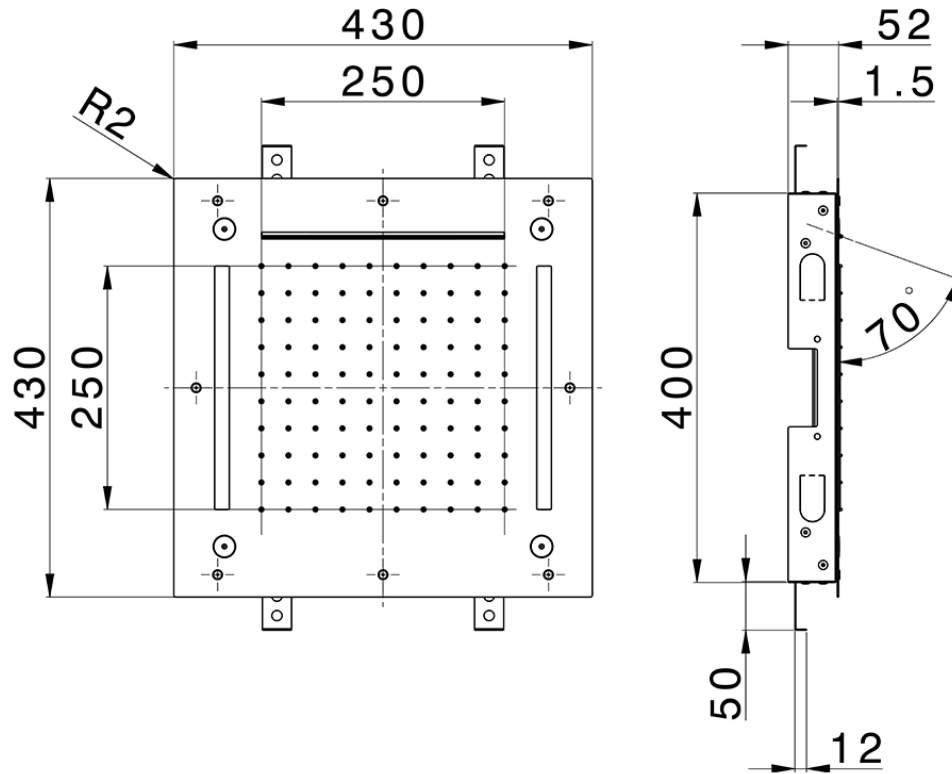

430x430 mm Chromotherapy Ceiling showerhead ZEN_ZS1C0060

ZS1C0060

<https://en.huberitalia.com/430x430-mm-chromotherapy-ceiling-showerhead-zen-zs1c0060>

2024-12-19