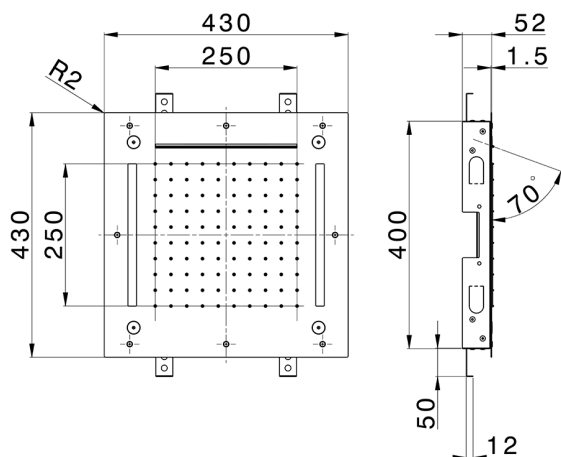

430x430 mm Chromotherapy Ceiling showerhead ZEN_ZS1C0060

MODEL **ZS1C0060**

430x430 mm Chromotherapy Ceiling showerhead, rain, spaying functions, waterfall, chromotherapy functions, with remote control included, Stainless Steel AISI 304

AVAILABLE FINISHINGS

- **40** 40 Matt Black
- **4Q** 4Q Matt White
- **5G** 5G Rose Gold
- **D1** D1 Brushed Inox
- **D2** D2 Polished Inox

CHARACTERISTICS

2024-12-19