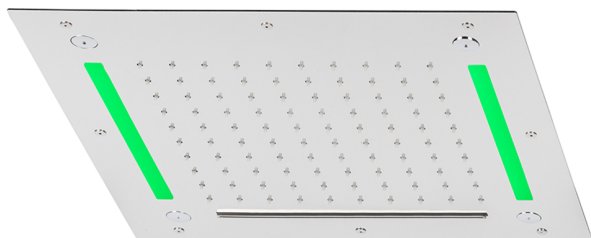

430x430 mm Chromotherapy Ceiling showerhead ZEN_ZS1C0060

MODEL **ZS1C0060**

430x430 mm Chromotherapy Ceiling showerhead, rain, spaying functions, waterfall, chromotherapy functions, with remote control included, Stainless Steel AISI 304

AVAILABLE FINISHINGS

-  **40** 40 Matt Black
-  **4Q** 4Q Matt White
-  **5G** 5G Rose Gold
-  **D1** D1 Brushed Inox
-  **D2** D2 Polished Inox

CHARACTERISTICS

2024-12-19