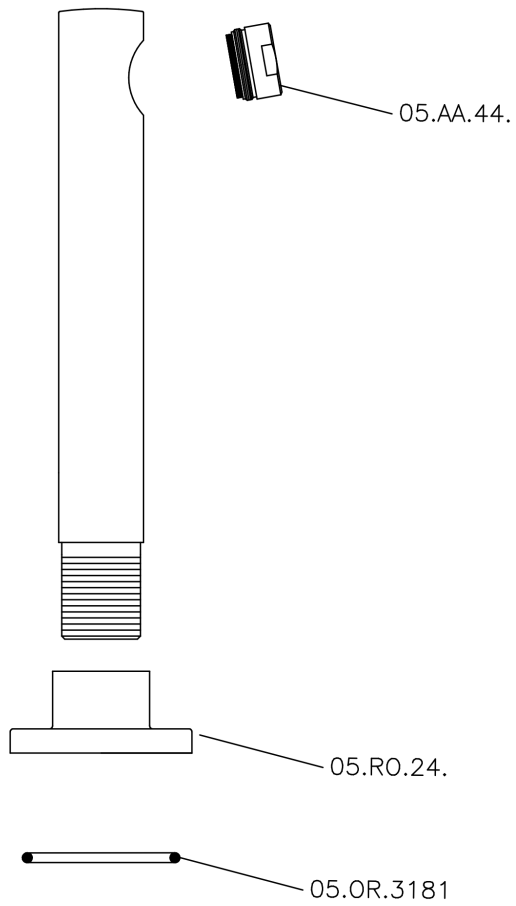

Filler spout COMPONENTS_SU000240

SU000240

<https://en.huberitalia.com/filler-spout-components-su000240>

2026-06-13