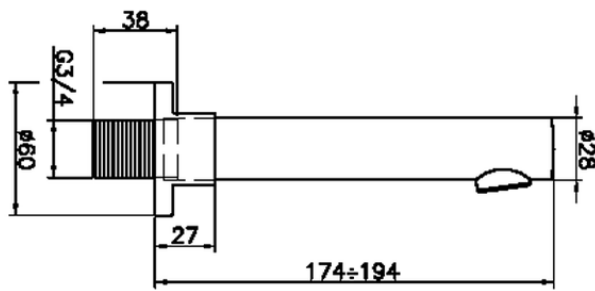

Filler spout COMPONENTS_SU000240

SU000240

<https://en.huberitalia.com/filler-spout-components-su000240>

2026-04-08