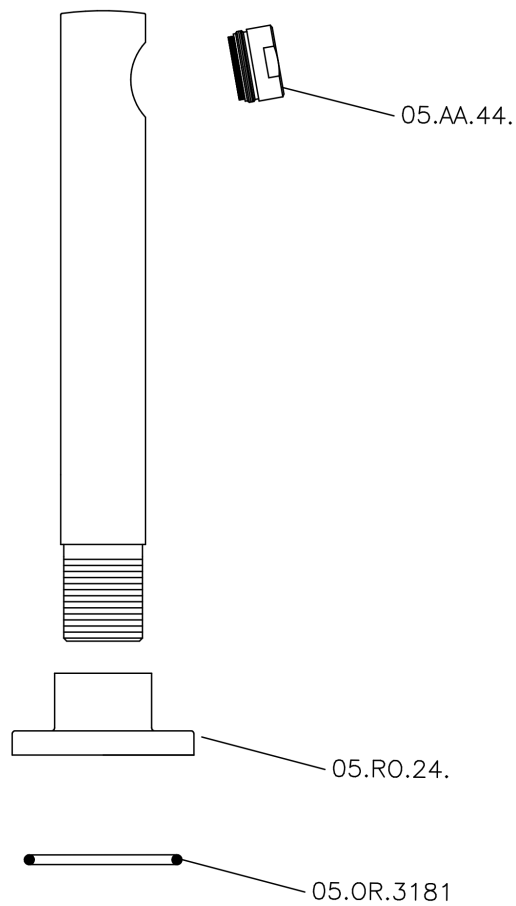

Filler spout COMPONENTS_SU000240

SU000240

<https://en.huberitalia.com/filler-spout-components-su000240>

2026-06-06