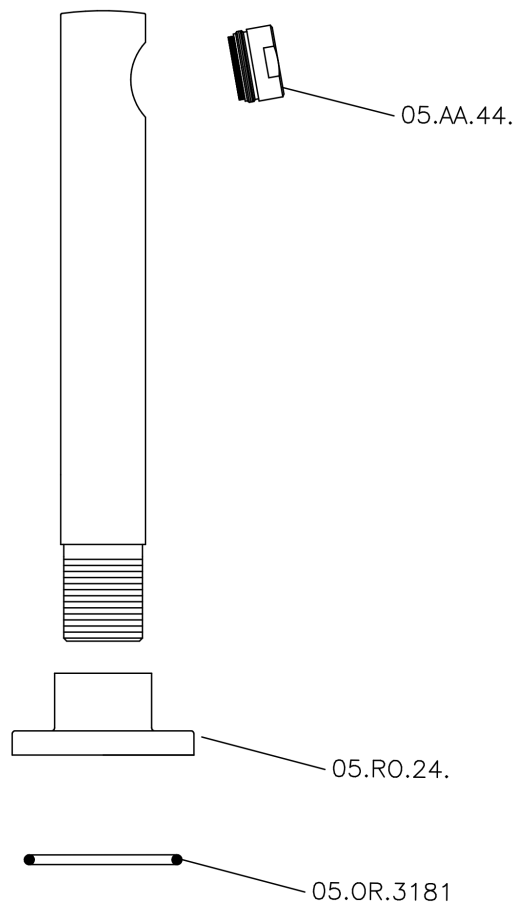

Filler spout COMPONENTS_SU000240

MODEL **SU000240**

Filler spout, 194 mm length, 3/4" M connection

AVAILABLE FINISHINGS

-  **21** 21 Chrome
-  **40** 40 Matt Black
-  **2F** 2F Brushed Nickel
-  **2W** 2W Brushed Gold

CHARACTERISTICS

Filler spout COMPONENTS_SU000240

SU000240

<https://en.huberitalia.com/filler-spout-components-su000240>

2026-06-28