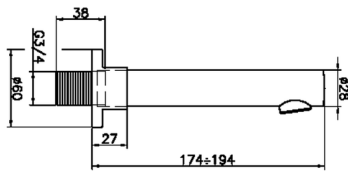

Filler spout COMPONENTS_SU000240

MODEL **SU000240**

Filler spout, 194 mm length, 3/4" M connection

AVAILABLE FINISHINGS

- **21** 21 Chrome
- **40** 40 Matt Black
- **2F** 2F Brushed Nickel
- **2W** 2W Brushed Gold

CHARACTERISTICS