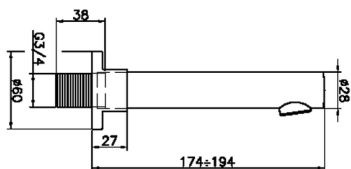

Filler spout COMPONENTS_SU000240

MODEL **SU000240**

Filler spout, 194 mm length, 3/4" M connection

AVAILABLE FINISHINGS

-  **21** 21 Chrome
-  **40** 40 Matt Black
-  **2F** 2F Brushed Nickel
-  **2W** 2W Brushed Gold