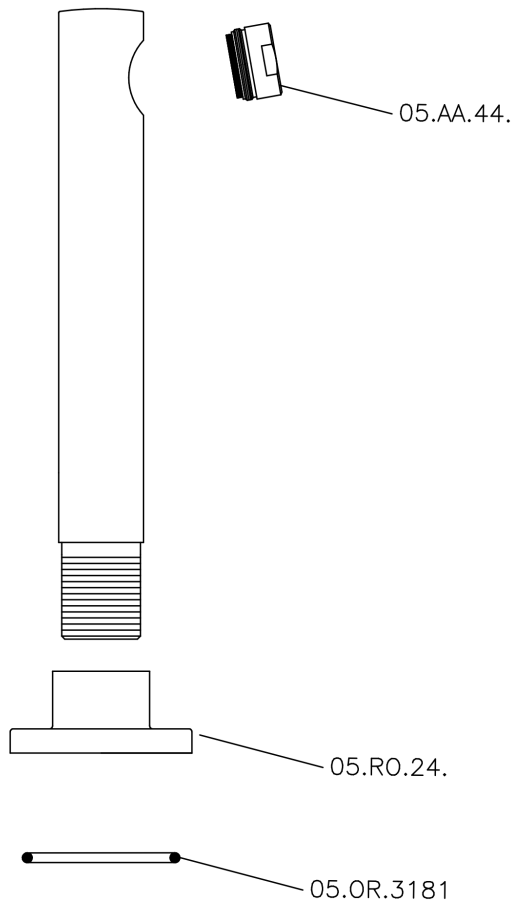

## Filler spout COMPONENTS\_SU000240

MODEL **SU000240**

Filler spout, 194 mm length, 3/4" M connection

## Filler spout COMPONENTS\_SU000240

SU000240

<https://en.huberitalia.com/filler-spout-components-su000240>

2026-04-07