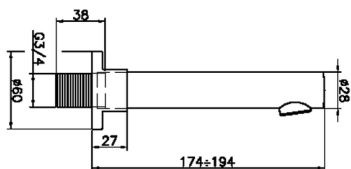

Filler spout COMPONENTS_SU000240

MODEL **SU000240**

Filler spout, 194 mm length, 3/4" M connection

AVAILABLE FINISHINGS

- **21** 21 Chrome
- **40** 40 Matt Black
- **2F** 2F Brushed Nickel
- **2W** 2W Brushed Gold

CHARACTERISTICS