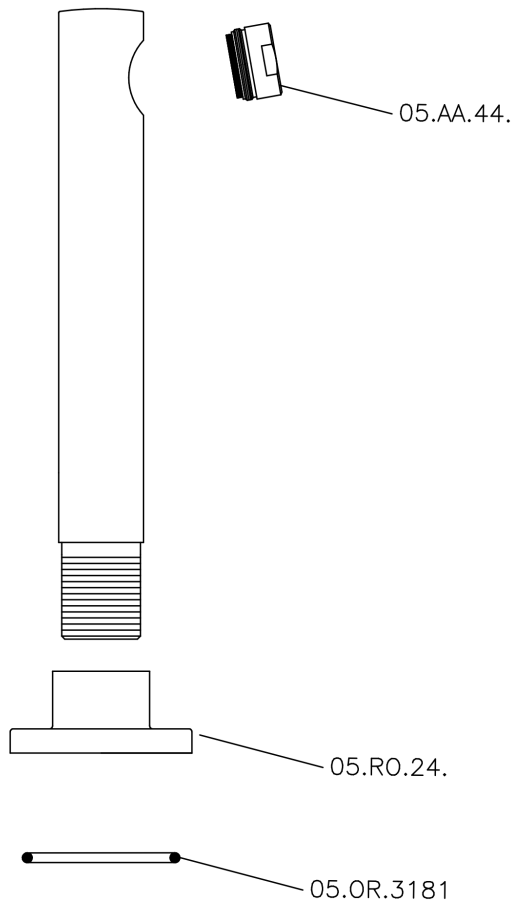

## Filler spout COMPONENTS\_SU000240

MODEL **SU000240**

Filler spout, 194 mm length, 3/4" M connection

## Filler spout COMPONENTS\_SU000240

SU000240

<https://en.huberitalia.com/filler-spout-components-su000240>

2026-05-01