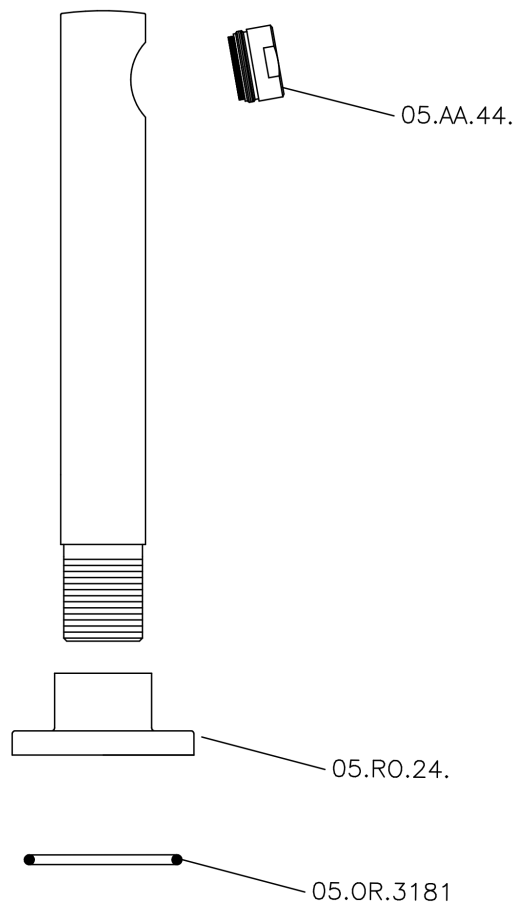

Filler spout COMPONENTS_SU000240

MODEL **SU000240**

Filler spout, 194 mm length, 3/4" M connection

AVAILABLE FINISHINGS

-  **21** 21 Chrome
-  **40** 40 Matt Black
-  **2F** 2F Brushed Nickel
-  **2W** 2W Brushed Gold

CHARACTERISTICS

Filler spout COMPONENTS_SU000240

SU000240

<https://en.huberitalia.com/filler-spout-components-su000240>

2026-05-01