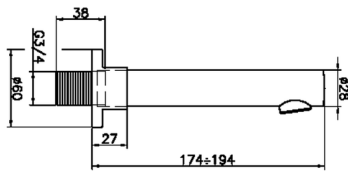

Filler spout COMPONENTS_SU000240

MODEL **SU000240**

Filler spout, 194 mm length, 3/4" M connection

AVAILABLE FINISHINGS

-  **21** 21 Chrome
-  **40** 40 Matt Black
-  **2F** 2F Brushed Nickel
-  **2W** 2W Brushed Gold