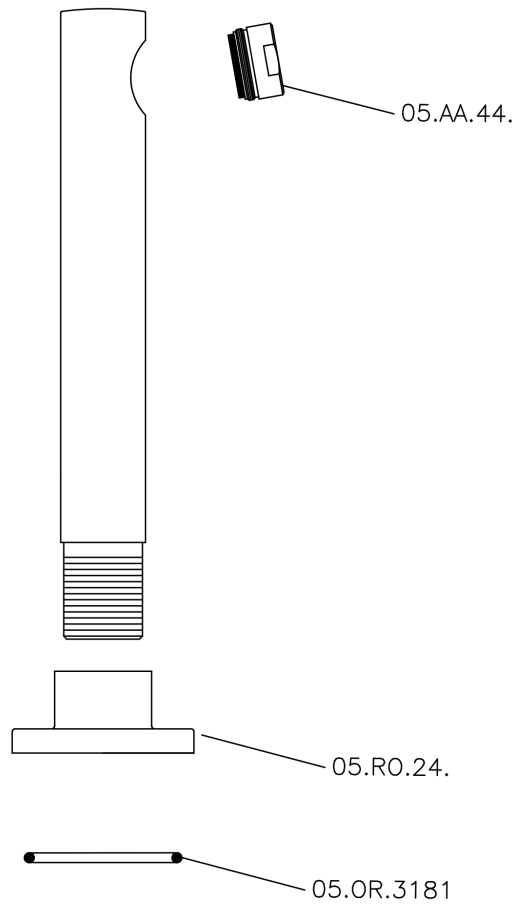

## Filler spout COMPONENTS\_SU000240

MODEL **SU000240**

Filler spout, 194 mm length, 3/4" M connection

## Filler spout COMPONENTS\_SU000240

SU000240

<https://en.huberitalia.com/filler-spout-components-su000240>

2026-06-13