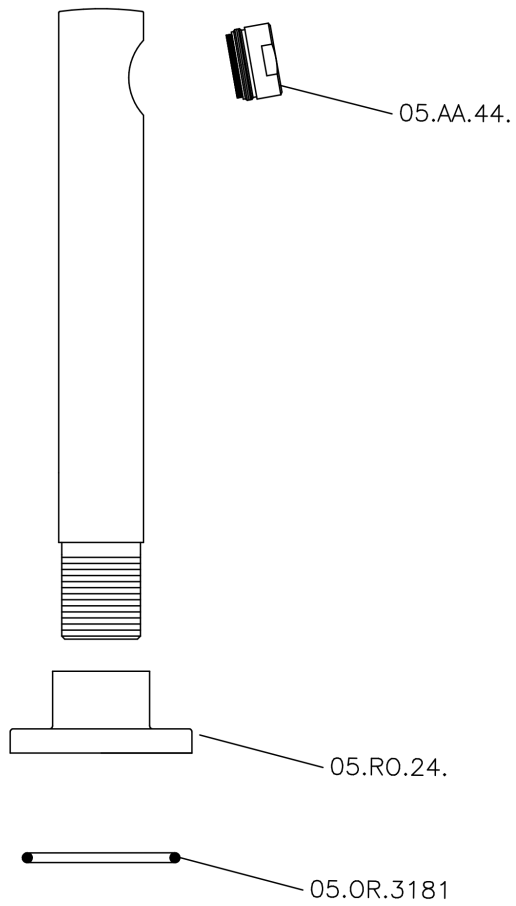

## Filler spout COMPONENTS\_SU000240

MODEL **SU000240**

Filler spout, 194 mm length, 3/4" M connection

## Filler spout COMPONENTS\_SU000240

SU000240

<https://en.huberitalia.com/filler-spout-components-su000240>

2026-04-08