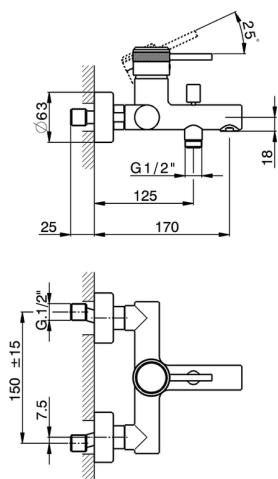

Single lever bath mixer CHRONOS_CR000133

MODEL **CR000133**

Single lever bath mixer, without shower set, 1/2" M flexible connection, with check valve

AVAILABLE FINISHINGS

-  **21** 21 Chrome
-  **2F** 2F Brushed Nickel
-  **2Q** 2Q Black Titanium

CHARACTERISTICS

Cartridge Spare Parts **ZZ95435000**

35 mm Cartridge

2024-11-15