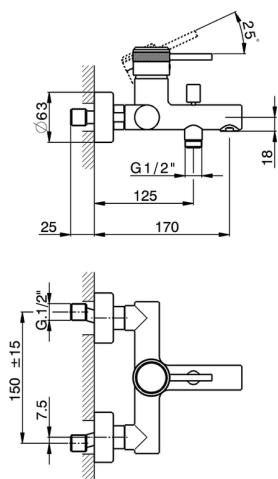

Single lever bath mixer CHRONOS_CR000133

MODEL **CR000133**

Single lever bath mixer, without shower set, 1/2" M flexible connection, with check valve

AVAILABLE FINISHINGS

- 
21 21 Chrome
- 
2F 2F Brushed Nickel
- 
2Q 2Q Black Titanium

CHARACTERISTICS

Cartridge Spare Parts **ZZ95435000**

35 mm Cartridge

2024-11-15