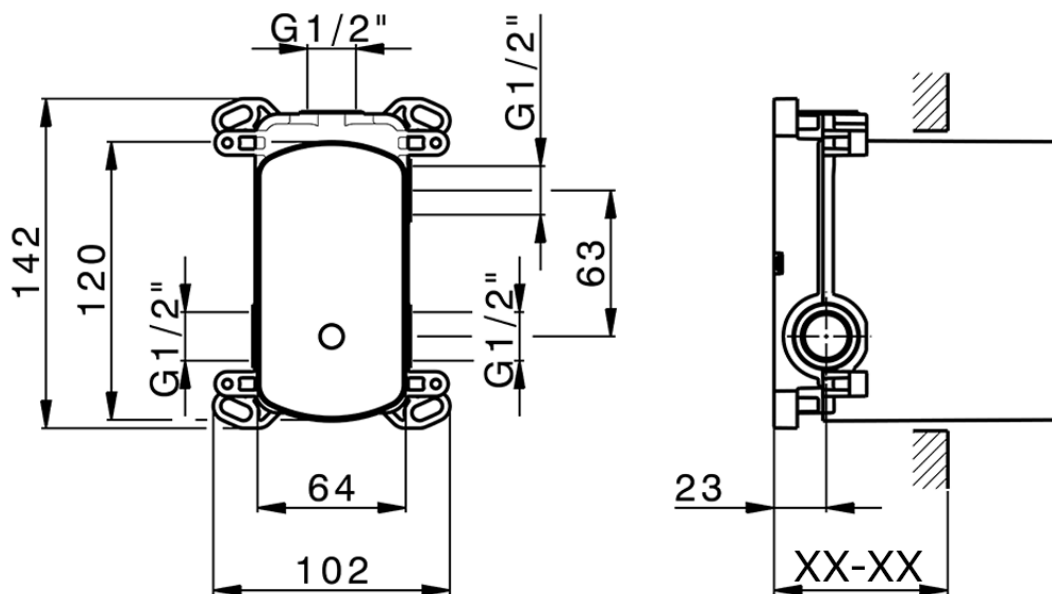

Exposed part for concealed 2-outlet mixer H2_H2002300

H2002300

<https://en.huberitalia.com/exposed-part-for-concealed-2-outlet-mixer-h2-h2002300>

Piastra/Plate/Plaque/Platte/Placa

2-3mm: XX 65-85

10mm: XX 60-80