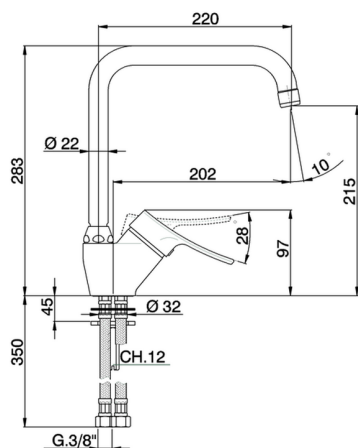

## Single lever sink mixer KITCHEN\_FU702520

MODEL **FU702520**

Single lever sink mixer, swivel spout, G.3/8" stainless steel flexible hoses

AVAILABLE FINISHINGS

CHARACTERISTICS

Cartridge Spare Parts **ZZ92909000**

**43 mm Cartridge**

2024-12-22