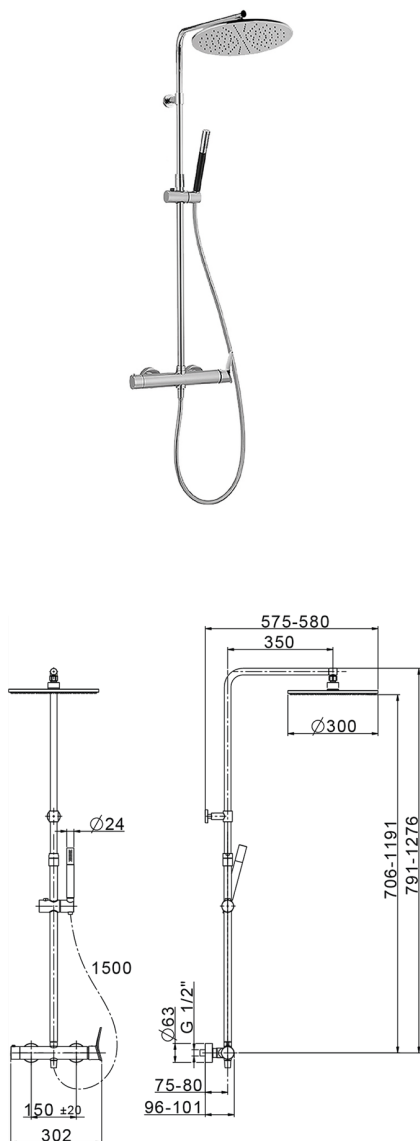

2-function single lever shower set HARLOCK_HC004030

MODEL **HC004030**

2-function single lever shower set, 2-outlet devia stop, adjustable riser column, sliding shower bracket, Brass D.24mm minimalistic one spray handshower, 300 mm Brass round headshower, 150 cm smooth SUPREME flexible hose

AVAILABLE FINISHINGS

-  **21** 21 Chrome
-  **40** 40 Matt Black
-  **4Q** 4Q Matt White
-  **6T** 6T Chrome/Matt Black

CHARACTERISTICS

Cartridge Spare Parts **ZZ95409000**

35 mm Cartridge

DeviaStop

The Huber Devia Stop technology allows to adjust the water flow and to direct it to the selected output point (overhead soaker, hand shower, etc).