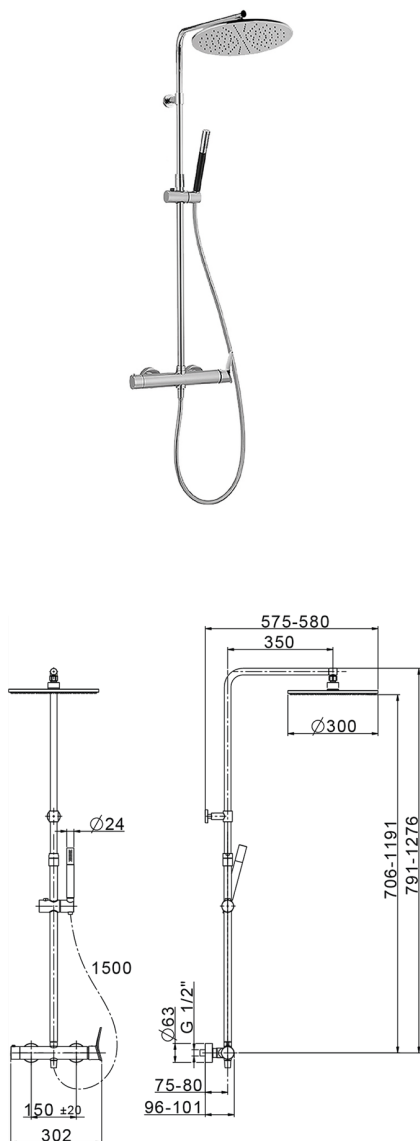

## 2-function single lever shower set HARLOCK\_HC004030

MODEL **HC004030**

2-function single lever shower set, 2-outlet devia stop, adjustable riser column, sliding shower bracket, Brass D.24mm minimalistic one spray handshower, 300 mm Brass round headshower, 150 cm smooth SUPREME flexible hose

### AVAILABLE FINISHINGS

-  **21** 21 Chrome
-  **40** 40 Matt Black
-  **4Q** 4Q Matt White
-  **6T** 6T Chrome/Matt Black

### CHARACTERISTICS

Cartridge Spare Parts **ZZ95409000**

**35 mm Cartridge**

### DeviaStop

The Huber Devia Stop technology allows to adjust the water flow and to direct it to the selected output point (overhead soaker, hand shower, etc).

2024-12-22