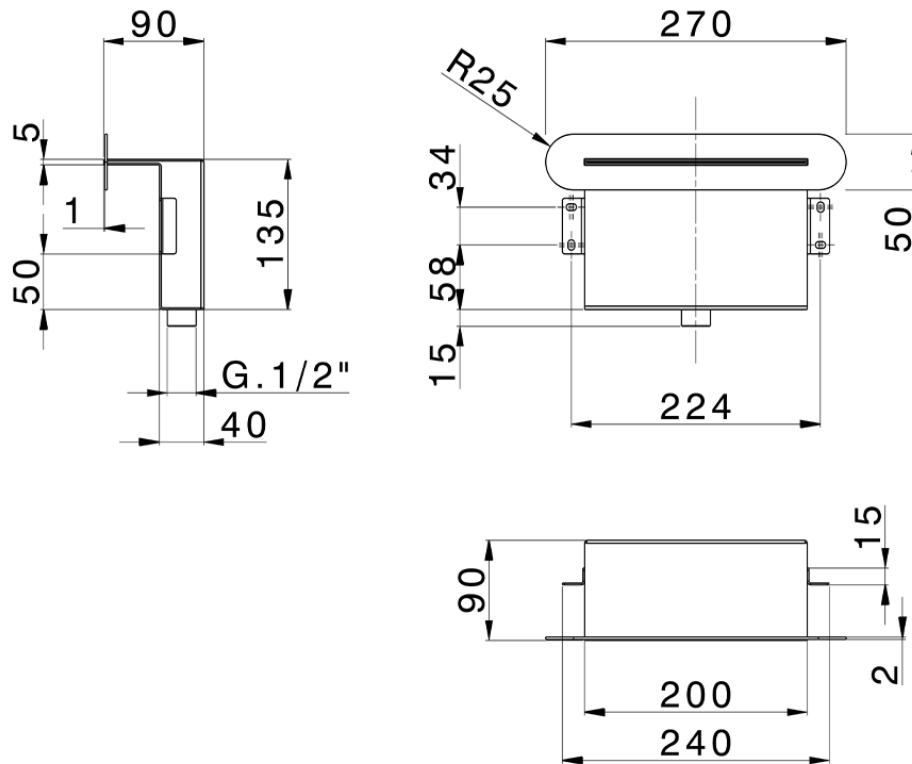

Concealed waterfall ZEN_ZS129080

ZS129080

<https://en.huberitalia.com/concealed-waterfall-zen-zs129080>

2026-04-07